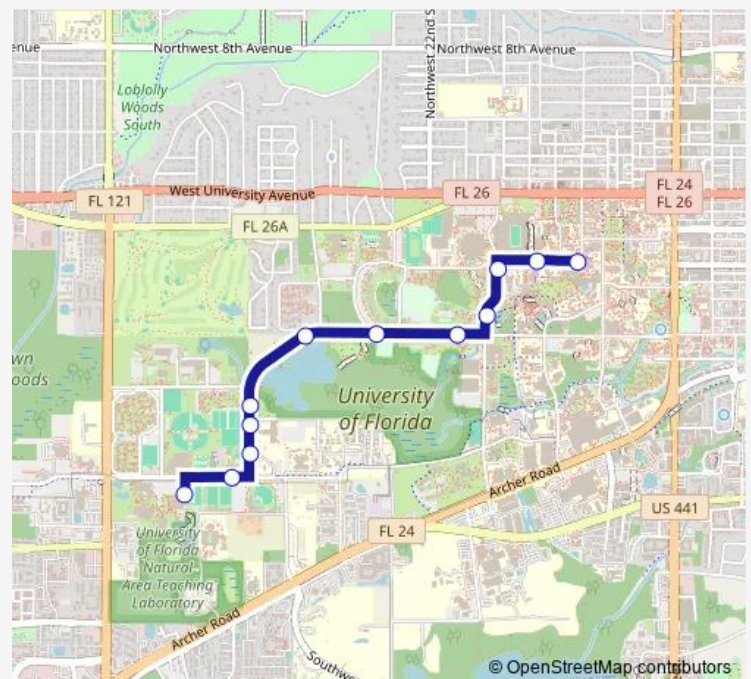

Weimer Hall

The Hub

Route schedule

Cultural Plaza — The Hub

Monday 07:00-18:54

Tuesday 07:00-18:54

Wednesday 07:00-18:54

Thursday 07:00-18:54

Friday 07:00-18:54

Saturday —

Sunday —

Route info

Direction: Cultural Plaza

Stops: 12

Trip Duration: 0 hour 9 min

Direction

The Hub — Cultural Plaza

13 stops

[Open route schedule](#)

The Hub

Leigh Hall

Ben Hill Griffin Stadium North End Zone

Tolbert Residence Hall

Graham Hall

Route schedule

The Hub — Cultural Plaza

Monday 07:09-19:03

Tuesday 07:09-19:03

Wednesday 07:09-19:03

Thursday 07:09-19:03

Friday 07:09-19:03

Saturday —