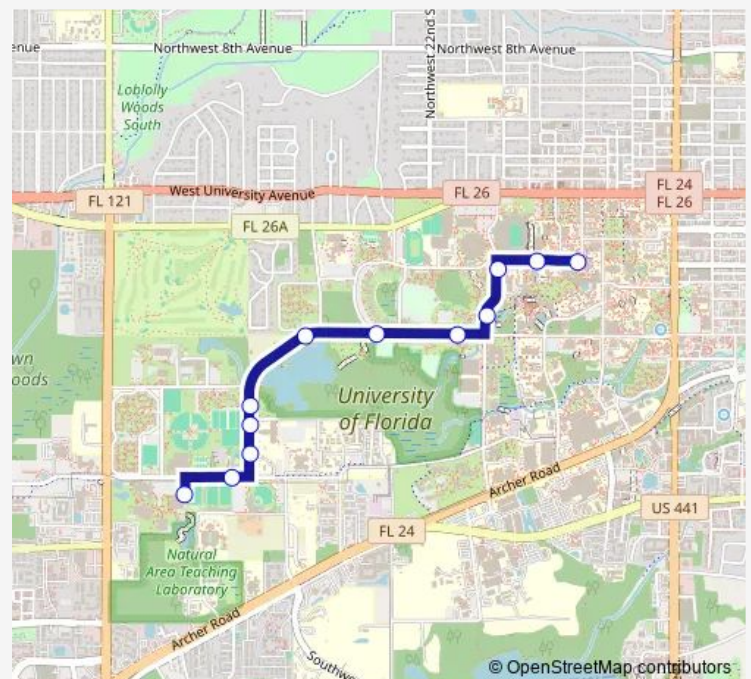

Weimer Hall

The Hub

Route schedule

Cultural Plaza — The Hub

Monday 07:00-18:54

Tuesday 07:00-18:54

Wednesday 07:00-18:54

Thursday 07:00-18:54

Friday 07:00-18:54

Saturday —

Sunday —

Route info

Direction: Cultural Plaza

Stops: 12

Trip Duration: 0 hour 9 min

Direction

The Hub — Cultural Plaza

13 stops

[Open route schedule](#)

The Hub

Leigh Hall

Ben Hill Griffin Stadium North End Zone

Tolbert Residence Hall

Graham Hall

Route schedule

The Hub — Cultural Plaza

Monday 07:09-19:03

Tuesday 07:09-19:03

Wednesday 07:09-19:03

Thursday 07:09-19:03

Friday 07:09-19:03

Saturday —