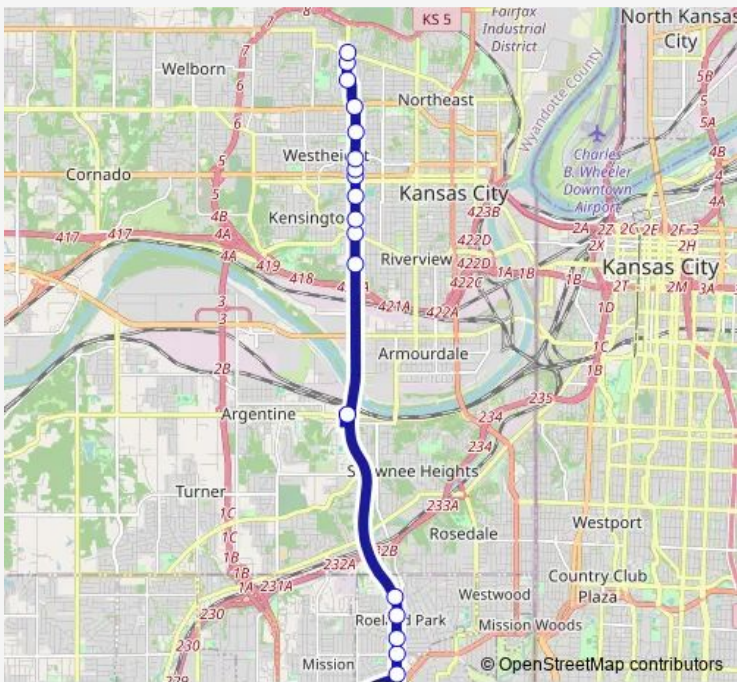

Bus 118 18th Street

[Go to website](#)

Direction
 Mission Transit Center Sb — ON Quindaro AT 18th Eastbound
 19 stops
[Open route schedule](#)

- Mission Transit Center Sb
- ON ROE AVE AT Johnson Drive Northbound Farside
- ON ROE AT 55th ST Northbound
- ON ROE AT 53rd TER Northbound
- ON ROE AT 51st Northbound
- ON ROE AT 48th Northbound
- ON Metropolitan Between 21st AND 20th Westbound
- ON 18th AT Bunker Northbound Farside
- ON N 18th AT Central Northbound Nearside
- ON N 18th AT Grandview Northbound Farside
- ON N 18th AT Barnett Northbound Nearside
- ON 18th AND Minnesota VE Northbound
- ON N 18th AT Nebraska Nothbound Nearside
- ON 18th AT Everett Northbound Nearside
- ON 18th AT Wood Northbound Farside
- ON N 18th AT Parallel Parkway Northbound Nearside
- ON N 18th AT Cleveland Northbound Nearside
- ON N 18th AT Longwood Nearside Nearside
- ON Quindaro AT 18th Eastbound

Route schedule
 Mission Transit Center Sb — ON Quindaro AT 18th Eastbound

Monday	05:56-18:56
Tuesday	05:56-18:56
Wednesday	05:56-18:56
Thursday	05:56-18:56
Friday	05:56-18:56
Saturday	—
Sunday	—

Route info
 Direction: Mission Transit Center Sb
 Stops: 19
 Trip Duration: 0 hour 25 min

Direction

ON Quindaro AT 18th Eastbound — Mission Transit Center Sb

21 stops

[Open route schedule](#)

ON Quindaro AT 18th Eastbound

ON Quindaro AT Hiawatha Eastbound

ON N 18th ST AT Longwood Southbound Farside

ON N 18th AT Cleveland Southbound

ON N 18th AT Parallel Southbound Farside

ON N 18th AT Wood Southbound Nearside

ON N 18th AT Washington Southbound Nearside

ON N 18th ST AT Nebraska Southbound Nearside

ON 18th AT Minnesota Southbound