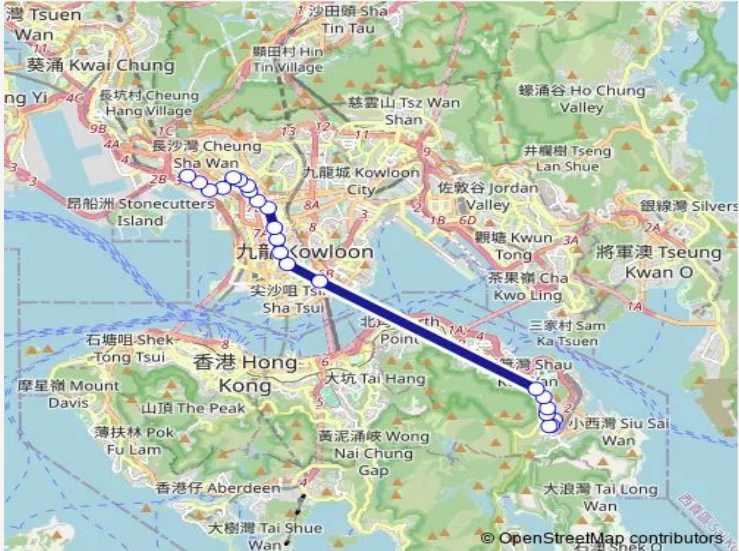

**Route schedule**

[Ctb] Greenwood Terrace, Hong MAN Street[[Kmb+Ctb] Greenwood Terrace/<Br>Greenwood Terrace, Hong MAN Street — [Kmb+Ctb] Cheung SHA WAN (Sham Mong Road) BUS Terminus/<Br>Cheung SHA WAN (Sham Mong Road)[[Kmb] Cheung SHA WAN (Sham Mong Road) BUS Terminus

Monday	07:50-08:20
Tuesday	07:50-08:20
Wednesday	07:50-08:20
Thursday	07:50-08:20
Friday	07:50-08:20
Saturday	07:50
Sunday	—

**Route info**

Direction: [Ctb] Greenwood Terrace, Hong MAN Street[[Kmb+Ctb] Greenwood Terrace/<Br>Greenwood Terrace, Hong MAN Street

Stops: 22

Trip Duration: 0 hour 56 min

118 — Chai WAN (Greenwood Terrace) - Cheung SHA WAN (Sham Mong Road)

[Ctb] Diocesan Girls' School, Gascoigne Road[[Kmb+Ctb] Diocesan Girls' School/<Br>Diocesan Girls' School, Gascoigne Road[[Kmb] Diocesan Girls' School