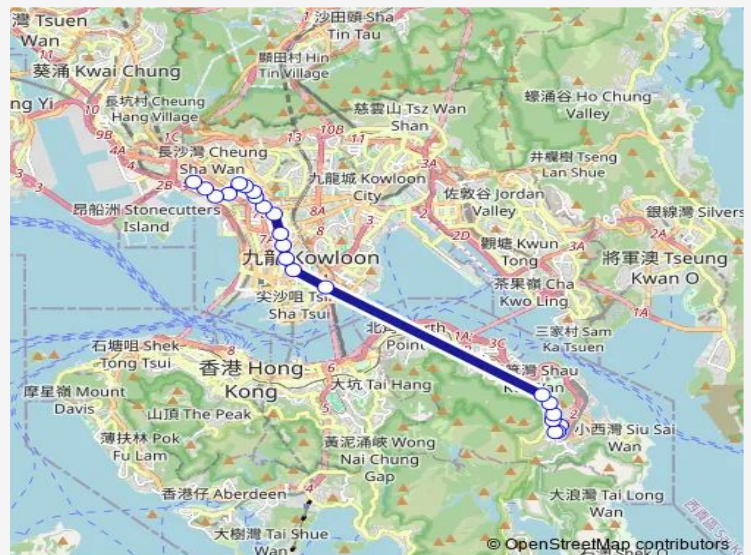

[Ctb] Hing MAN Estate, Chai WAN Road[[Kmb+Ctb] Hing MAN Estate/
Hing MAN Estate, Chai WAN Road[[Kmb] Hing MAN Estate

[Ctb] Shan Tsui Court, Chai WAN Road[[Kmb+Ctb] Shan Tsui Court/
Shan Tsui Court, Chai WAN Road[[Kmb] Shan Tsui Court

[Ctb] Shau KEI WAN East Government Secondary School, Chai WAN Road[[Kmb+Ctb] Shau KEI WAN East Government Secondary School/
Shau KEI WAN East Government Secondary School, Chai WAN Road[[Kmb] Shau KEI WAN East Government Secondary School

[Ctb] A Kung Ngam Road, Chai WAN Road[[Kmb+Ctb] A Kung Ngam Road/
A Kung Ngam Road, Chai WAN Road[[Kmb] A Kung Ngam Road

[Ctb] Cross Harbour Tunnel BUS-BUS Interchange[[Kmb+Ctb] Cross Harbour Tunnel BBI/
Cross Harbour Tunnel BUS-BUS Interchange[[Kmb] Cross Harbour Tunnel Bbi

Route schedule

[Ctb] Greenwood Terrace, Hong MAN Street[[Kmb+Ctb] Greenwood Terrace/
Greenwood Terrace, Hong MAN Street — [Kmb+Ctb] Cheung SHA WAN (Sham Mong Road) BUS Terminus/
Cheung SHA WAN (Sham Mong Road)]] [Kmb] Cheung SHA WAN (Sham Mong Road) BUS Terminus

Monday	07:50-08:20
Tuesday	07:50-08:20
Wednesday	07:50-08:20
Thursday	07:50-08:20
Friday	07:50-08:20
Saturday	07:50
Sunday	—

Route info

Direction: [Ctb] Greenwood Terrace, Hong MAN Street[[Kmb+Ctb] Greenwood Terrace/
Greenwood Terrace, Hong MAN Street

Stops: 22

Trip Duration: 0 hour 55 min