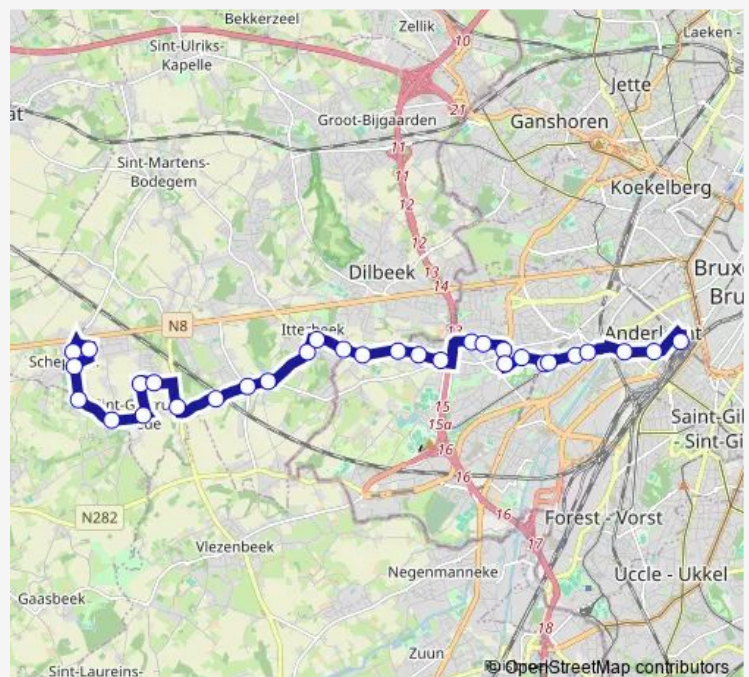

### Route schedule

Schepdaal Markt — Brussel Zuid perron 6

|           |             |
|-----------|-------------|
| Monday    | —           |
| Tuesday   | —           |
| Wednesday | —           |
| Thursday  | 17:01-21:09 |
| Friday    | —           |
| Saturday  | —           |
| Sunday    | 15:34-19:34 |

### Route info

Direction: Schepdaal Markt

Stops: 30

Trip Duration: 0 hour 36 min

118 — Brussel - Schepdaal

Anderlecht René Henry

Anderlecht Meir

Anderlecht Sint-Guido