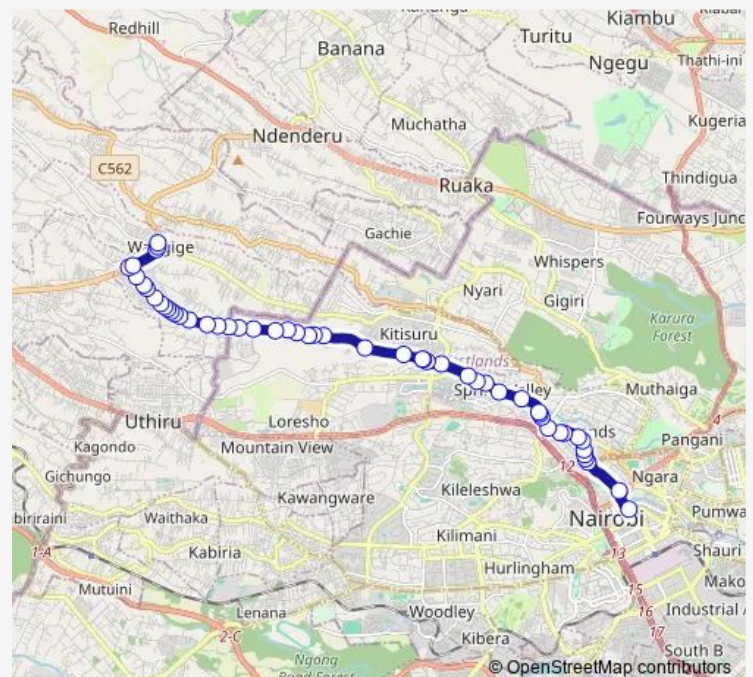

Kabete Rehabilitation Center

Kapenguria

Campus/University Of Nairobi School Of Business

Route schedule

Wangige Stage — Koja

Monday 06:00

Tuesday 06:00

Wednesday 06:00

Thursday 06:00

Friday 06:00

Saturday 06:00

Sunday 06:00

Route info

Direction: Wangige Stage

Stops: 55

Trip Duration: 0 hour 56 min