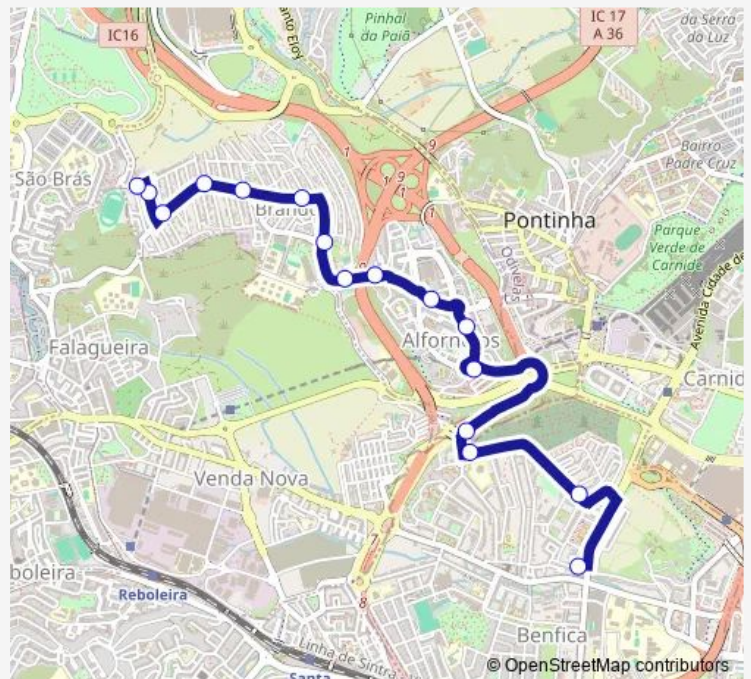

R Liberdade 20A (Igreja Evangélica)

R Liberdade 54

R Liberdade (X) R Tomás Kim

R Liberdade (Escola)

R M^a Amália Vaz Carvalho 23 (Escola)

Brandoa (Alto)

Route schedule

Benfica (R Pereira Bernardes) — Brandoa (Alto)

Monday 04:58-05:53

Tuesday 04:58-05:53

Wednesday 04:58-05:53

Thursday 04:58-05:53

Friday 04:58-05:53

Saturday 04:58-05:53

Sunday 04:58-05:53

Route info

Direction: Benfica (R Pereira Bernardes)

Stops: 16

Trip Duration: 0 hour 17 min

1706 — Benfica (R Pereira Bernardes) - Brandoa (Alto)

Direction

Brandoa (Alto) — Benfica (R Pereira Bernardes)

17 stops

[Open route schedule](#)