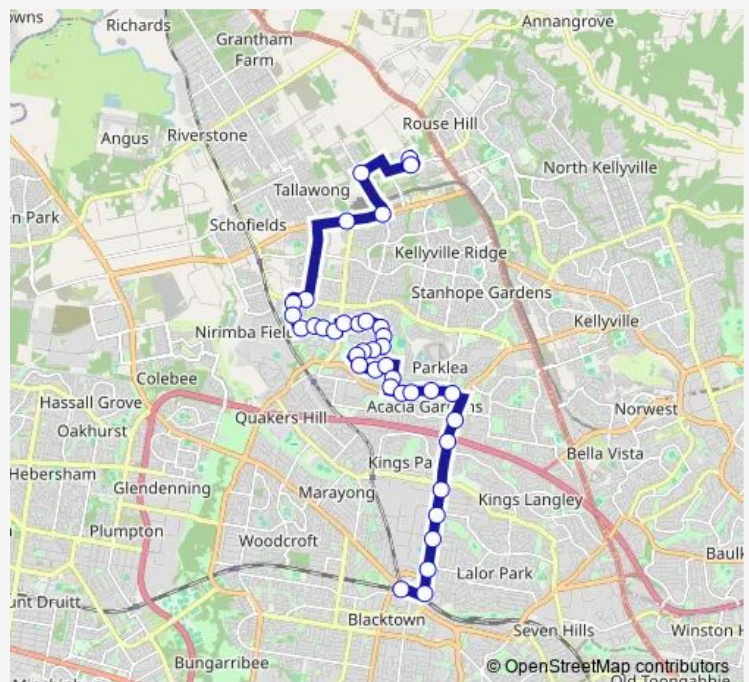

### Direction

Rouse Hill Anglican College — Blacktown Interchange

38 stops

[Open route schedule](#)

- Rouse Hill Anglican College
- Rouse Rd Opp Rouse Hill Anglican College
- Macquarie Rd At Tallawong Rd
- Schofields Rd After Ridgeline Dr
- Schofields Rd At Hambledon Rd
- Burdekin Rd After Alex Av
- Walker St Opp Seldon St
- Walker St At Gracelands Dr
- Bali Dr At Sonter St
- Hambledon Public School, Bali Dr
- Bali Dr Opp Walker St
- Bali Dr Before Hambledon Rd
- Barnier Dr At Calandra Av
- Barnier Dr After Calandra Av
- Barnier Dr Before Owen Pl
- Barnier Dr Before Corbin Av
- Barnier Dr Opp Aylward Av
- Mary Immaculate Primary School, Barnier Dr
- Farnham Rd Opp Goddard Crescent Pre-School
- Farnham Rd After Ebb St
- Farnham Rd Opp Goddard Cres

### Route schedule

Rouse Hill Anglican College — Blacktown Interchange

Monday	15:57
Tuesday	15:57
Wednesday	15:57
Thursday	15:57
Friday	15:57
Saturday	—
Sunday	—

### Route info

Direction: Rouse Hill Anglican College

Stops: 38

Trip Duration: 0 hour 45 min

6528 — Rouse Hill Anglican College to Blacktown Station via Schofields **BusMaps**

Kennington Av Opp Torrance Cres