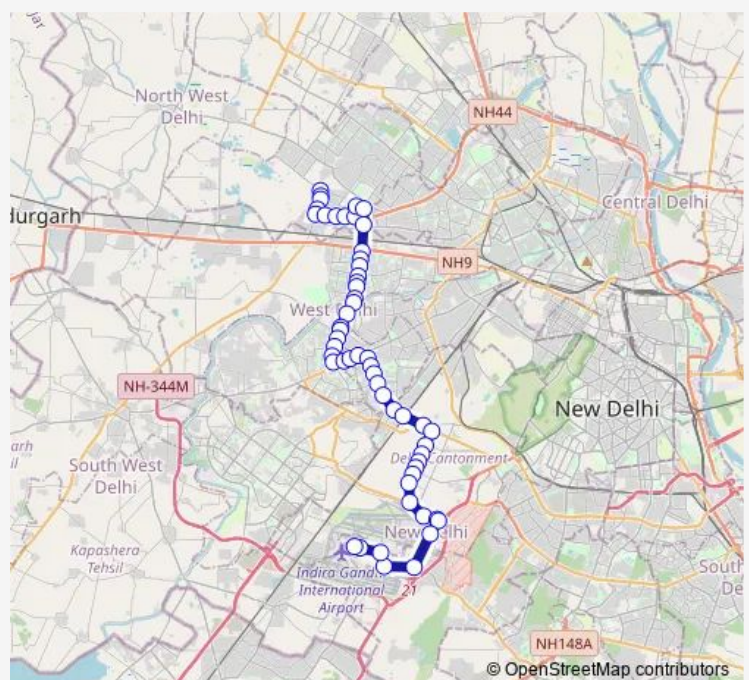

### Route schedule

Sultanpuri Terminal — IGI Airport Terminal 2 (Air India Office)

Monday 08:34-20:16

Tuesday 08:34-20:16

Wednesday 08:34-20:16

Thursday 08:34-20:16

Friday 08:34-20:16

Saturday 08:34-20:16

Sunday 08:34-20:16

### Route info

Direction: Sultanpuri Terminal

Stops: 55

Trip Duration: 1 hour 51 min

■ AIR-06dwn

Major Bhupinder Singh Nagar

Crpf Camp

Manohar Nagar