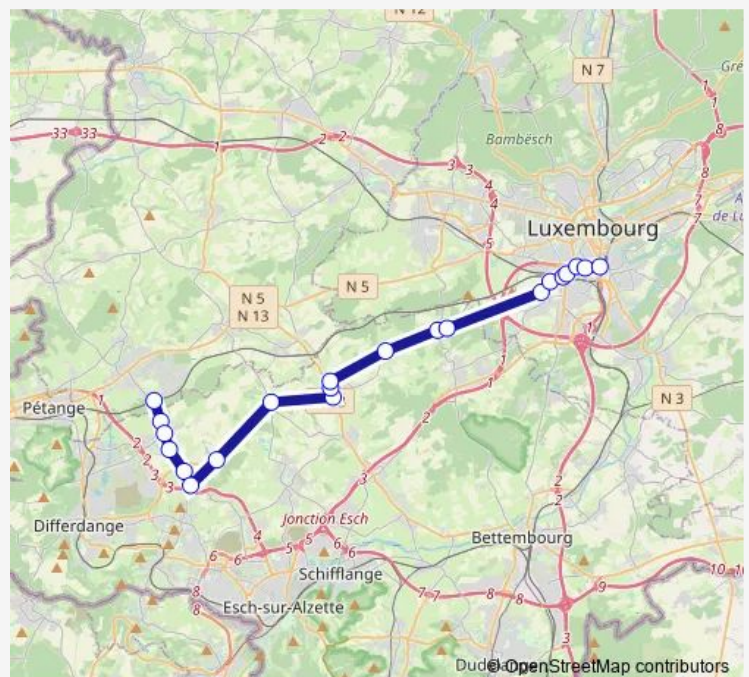

Bus D39

[Go to website](#)

Direction

Bascharage/Sanem, Gare — LUX Gare, Routière CFL quai 103

21 stops

[Open route schedule](#)

Bascharage/Sanem, Gare

Sanem, Lohr

Sanem, Zentrum

Sanem, Schlass

Soleuvre, Reitschoul

Aessen, Aessen

Sanem, W.S.A.

Limpach, Kiirch

Reckange-SUR-Mess, Kierfecht

Reckange-SUR-Mess, Am Duerf

LUX Hollerich, Jean-Baptiste Merkels

LUX Hollerich, Fonderie

LUX Gare, Routière CFL quai 103

Route schedule

Bascharage/Sanem, Gare — LUX Gare, Routière CFL quai 103

Monday 06:43

Tuesday 06:43

Wednesday 06:43

Thursday 06:43

Friday 06:43

Saturday —

Sunday —

Route info

Direction: Bascharage/Sanem, Gare

Stops: 21

Trip Duration: 0 hour 46 min