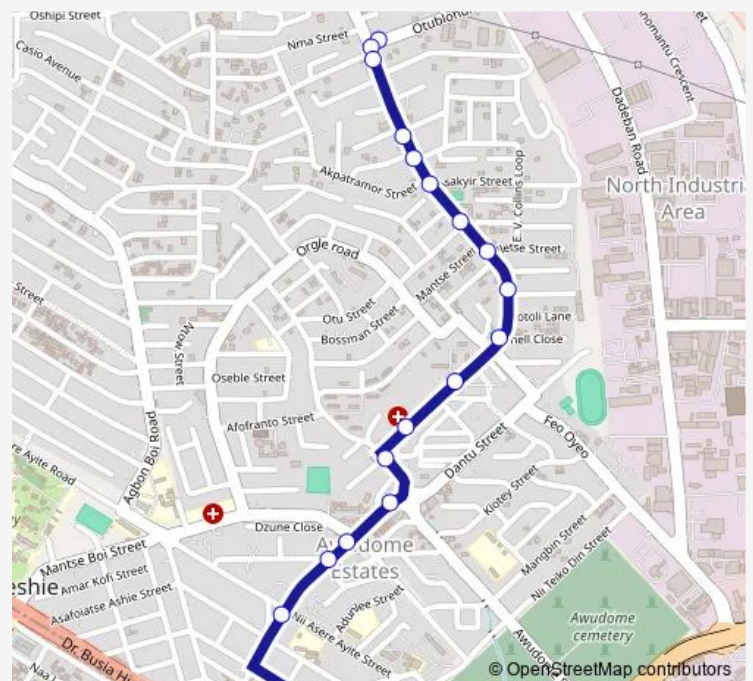

Saturday 06:00

Sunday 06:00

Route info

Direction: North Industrial Area

Stops: 19

Trip Duration: 0 hour 14 min

287 — North Industrial Area ↔ Kaneshie Market Station

Direction

Kaneshie Market Station — North Industrial Area

8 stops

[Open route schedule](#)

Kaneshie Market Station

Social Welfare

Ashfoam

Ashfoam Junction

Access Bank

Melcom

Light House

North Industrial Area

Route schedule

Kaneshie Market Station — North Industrial Area

Monday 06:00

Tuesday 06:00

Wednesday 06:00

Thursday 06:00

Friday 06:00

Saturday 06:00

Sunday 06:00

Route info

Direction: Kaneshie Market Station

Stops: 8

Trip Duration: 0 hour 17 min