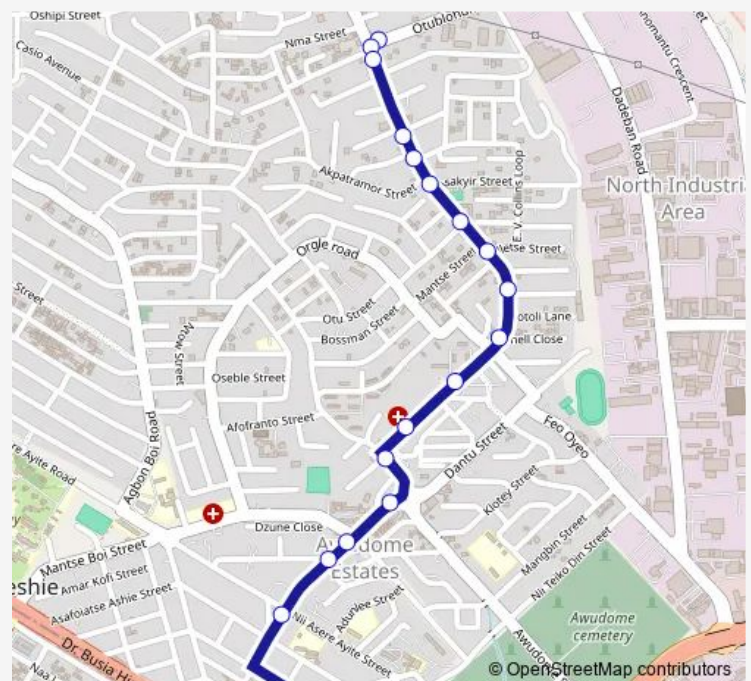

Saturday 06:00

Sunday 06:00

Route info

Direction: North Industrial Area

Stops: 19

Trip Duration: 0 hour 14 min

287 — North Industrial Area ↔ Kaneshie Market Station

Direction

Kaneshie Market Station — North Industrial Area

8 stops

[Open route schedule](#)

Kaneshie Market Station

Social Welfare

Ashfoam

Ashfoam Junction

Access Bank

Melcom

Light House

North Industrial Area

Route schedule

Kaneshie Market Station — North Industrial Area

Monday	06:00
Tuesday	06:00
Wednesday	06:00
Thursday	06:00
Friday	06:00
Saturday	06:00
Sunday	06:00

Route info

Direction: Kaneshie Market Station

Stops: 8

Trip Duration: 0 hour 17 min

287 Bus time schedules and route maps are available in an offline PDF at busmaps.com. Use the busmaps.com website to see live bus times, train schedule or subway schedule, and step-by-step directions for all public transit in Accra