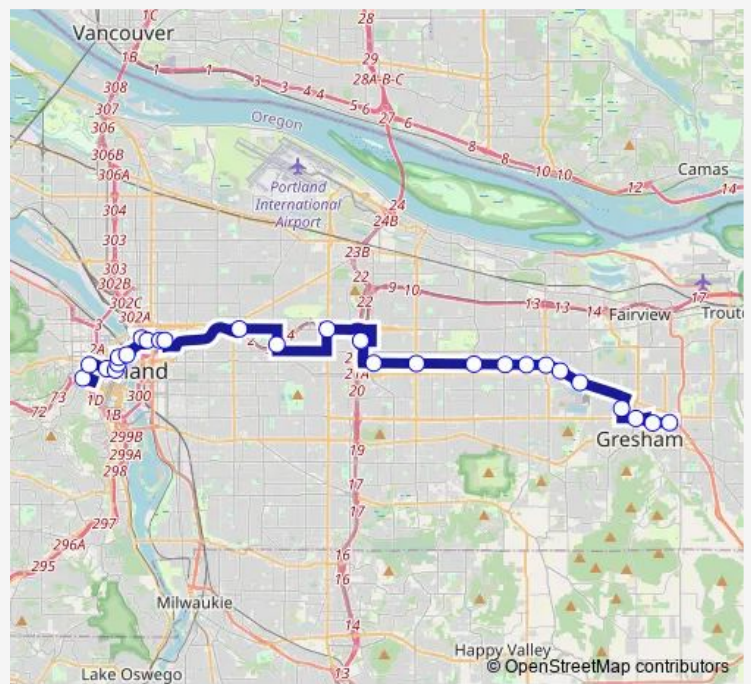

Route schedule

Cleveland Ave Park & Ride — SW 18th & Goose Hollow MAX Station

Monday	24:31-00:38 ⁺¹
Tuesday	24:31-00:38 ⁺¹
Wednesday	24:31-00:38 ⁺¹
Thursday	24:31-00:38 ⁺¹
Friday	24:31-00:38 ⁺¹
Saturday	—
Sunday	—

Route info

Direction: Cleveland Ave Park & Ride

Stops: 28

Trip Duration: 1 hour 7 min

287 — Blue Eastside Bus

NW Glisan & 3rd

NW 5th & Couch MAX Station

SW 5th & Oak St MAX Station

SW 5th & Morrison

SW Morrison & 10th

SW 18th & Morrison

SW 18th & Goose Hollow MAX Station

Direction

SW 18th & Goose Hollow MAX Station — Cleveland Ave Park & Ride

28 stops

[Open route schedule](#)

Sunday 24:49-01:19⁺¹

Route info

Direction: SW 18th & Goose Hollow MAX Station

Stops: 28

Trip Duration: 1 hour 16 min

NW Civic Dr & Civic Dr MAX Stn

NW Division & Victoria

Gresham Central Transit Center