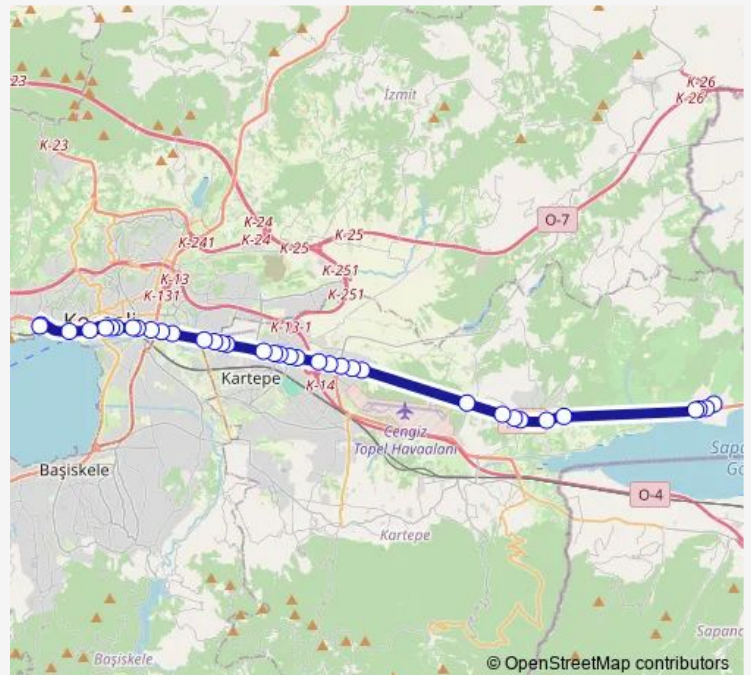

Thursday 00:30-23:05

Friday 00:30-23:05

Saturday 00:30-23:05

Sunday 00:30-23:05

Route info

Direction: Bati Terminali Peronlar

Stops: 39

Trip Duration: 0 hour 41 min

■ 287 — Eşme-İzmit

BusMaps

Emek Kahveler

Özdilek A.V.M.

Cengiz Topel Havaalani 2

Mekan 1

İbrikdere ALT Geçit

Elimsan

Saturday 06:15-22:45

Sunday 06:15-22:45

Route info

Direction: Eşme Kooperatif Önü

Stops: 36

Trip Duration: 0 hour 40 min

Kavakcilik

Eski Gölcük Sapađı