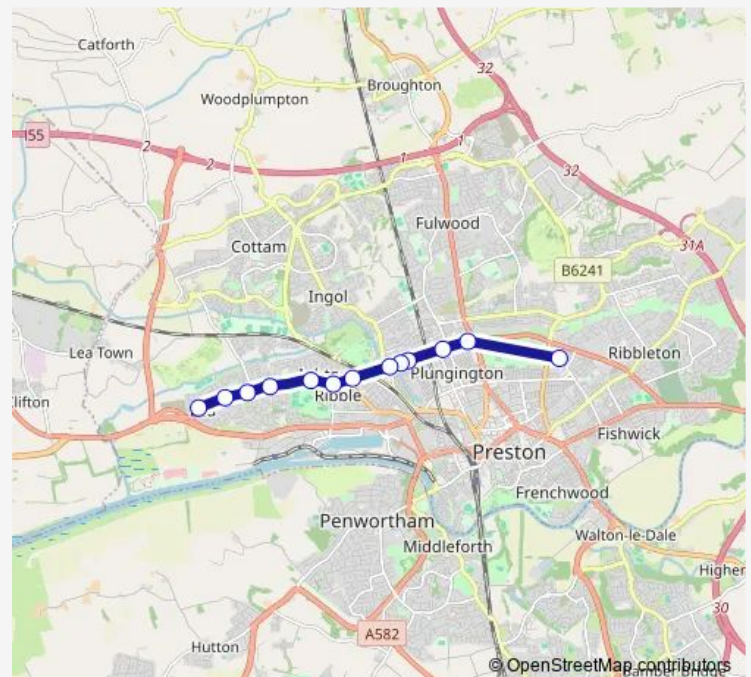

Dodney Drive

### Route info

Direction: PNE Stadium

Stops: 13

Trip Duration: 0 hour 15 min

287

## Direction

Dodney Drive — Football Ground

15 stops

[Open route schedule](#)

Dodney Drive

Greenside Avenue

Lea Club

The Pig & Whistle

## Route info

Direction: Dodney Drive

Stops: 15

Trip Duration: 0 hour 15 min

287 Bus time schedules and route maps are available in an offline PDF at [busmaps.com](http://busmaps.com). Use the [busmaps.com](http://busmaps.com) website to see live bus times, train schedule or subway schedule, and step-by-step directions for all public transit in Preston