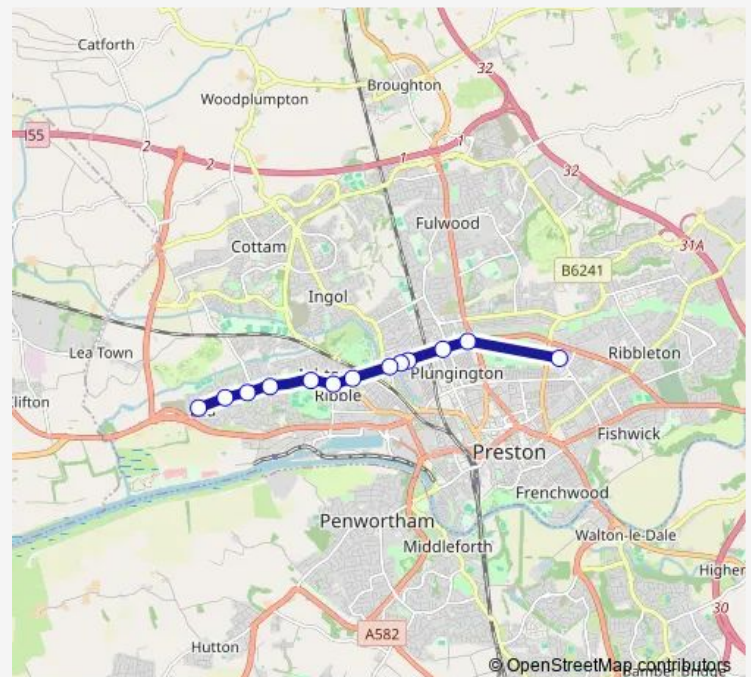

Thursday 14:20-21:45

Friday 14:20-21:45

Saturday 14:20-21:45

Sunday 14:20-21:45

Route info

Direction: PNE Stadium

Stops: 13

Trip Duration: 0 hour 15 min

287

Direction

Dodney Drive — Football Ground

15 stops

[Open route schedule](#)

Dodney Drive

Greenside Avenue

Lea Club

The Pig & Whistle

Police Station

Weeton Place

Broadway

Post Office

Pedders Lane

Newton Road

Lane Ends

Wednesday 11:15-19:00

Thursday 11:15-19:00

Friday 11:15-19:00

Saturday 11:15-19:00

Sunday 11:15-19:00

Route info

Direction: Dodney Drive

Stops: 15