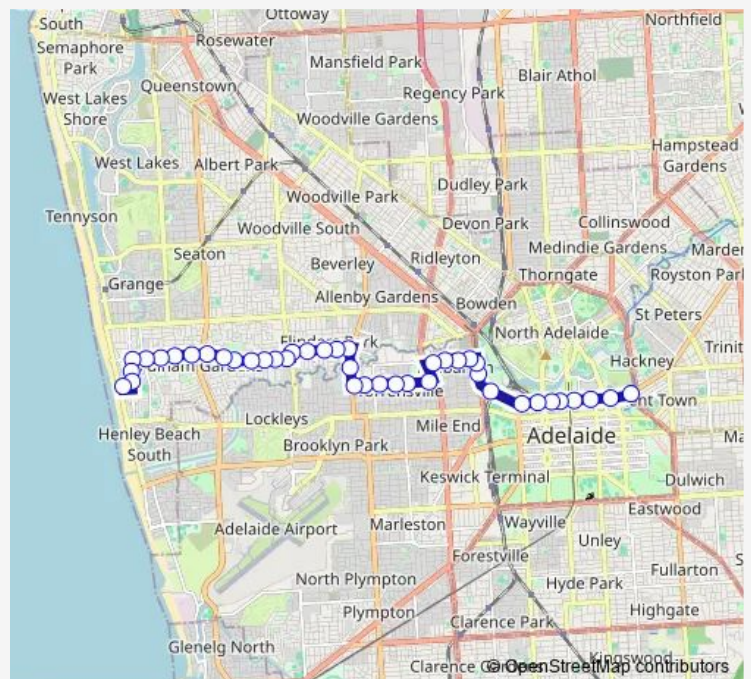

Stop 19 Valetta Rd - North side

Stop 18 Hartley Rd - North side

Stop 17 Hartley Rd - North side

Stop 16 Hartley Rd - North side

Stop 15 Hartley Rd - North side

Stop 14 Hartley Rd - North side

Stop 13 Holbrooks Rd - East side

Route schedule

Stop 30 Military Rd / Main St - West side — Stop I1 North Tce - North side

Monday 19:45-22:45

Tuesday 19:45-22:45

Wednesday 19:45-22:45

Thursday 19:45-22:45

Friday 19:45-22:45

Saturday 07:07-23:02

Sunday 08:32-23:02

Route info

Direction: Stop 30 Military Rd / Main St - West side

Stops: 40

Trip Duration: 0 hour 32 min

287 — Henley Beach to City

Stop 12 Ashley St - North side

Stop 11 Ashley St - North side

Stop 10 Ashley St - North side

Stop 9 Ashley St - North side

Stop 8 Ashley St - North side

Stop 7 Ashley St - North side

Stop 6 Ashley St - North side

Stop 5B West Thebarton Rd - North side

Stop 5A West Thebarton Rd - North side