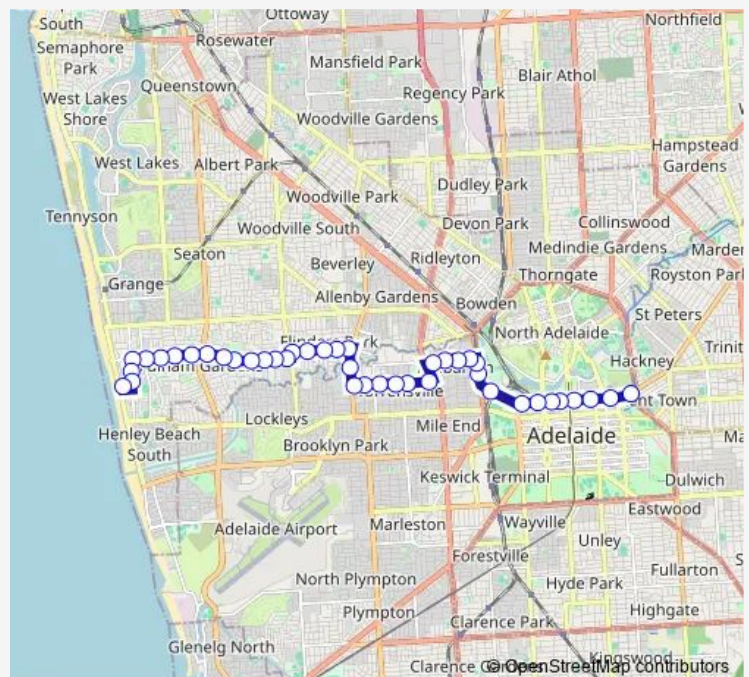

Stop 19 Valetta Rd - North side

Stop 18 Hartley Rd - North side

Stop 17 Hartley Rd - North side

Stop 16 Hartley Rd - North side

Stop 15 Hartley Rd - North side

Stop 14 Hartley Rd - North side

Stop 13 Holbrooks Rd - East side

Route schedule

Stop 30 Military Rd / Main St - West side — Stop 11 North Tce - North side

Monday 19:45-22:45

Tuesday 19:45-22:45

Wednesday 19:45-22:45

Thursday 19:45-22:45

Friday 19:45-22:45

Saturday 07:07-23:02

Sunday 08:32-23:02

Route info

Direction: Stop 30 Military Rd / Main St - West side

Stops: 40

Trip Duration: 0 hour 32 min

287 — Henley Beach to City

Stop 12 Ashley St - North side

Stop 11 Ashley St - North side

Stop 10 Ashley St - North side

Stop 9 Ashley St - North side

Stop 8 Ashley St - North side

Stop 7 Ashley St - North side

Stop 6 Ashley St - North side

Stop 5B West Thebarton Rd - North side

Stop 5A West Thebarton Rd - North side