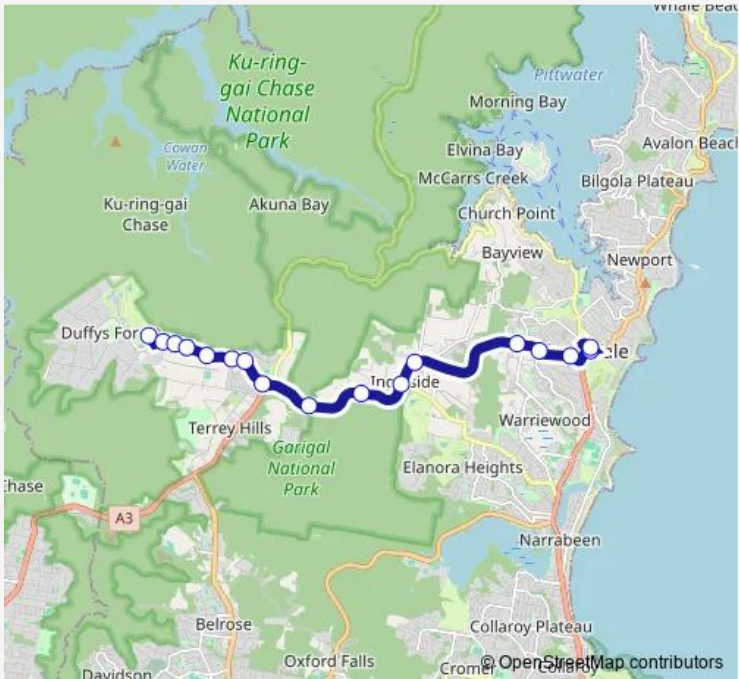

School Bus 287 Northern Beaches Christian School to Pittwater Place Shopping Centre

[Go to website](#)

Direction
 Northern Beaches Christian School, Echunga Rd —
 Pittwater Place Shopping Centre, Park St

17 stops

[Open route schedule](#)

- Northern Beaches Christian School, Echunga Rd
- Booralie Rd At Kulgoa Cres
- Booralie Rd At Booligal Rd
- 96 Booralie Rd
- Booralie Rd Opp Kallaroo Rd
- Booralie Rd At Burraga Av
- Terrey Hills Nursing Home, Booralie Rd
- Booralie Rd Shops, Booralie Rd
- Mona Vale Rd Opp Kimbriki Rd
- Mona Vale Rd At Tumburra St
- Bahai Temple, Mona Vale Rd
- Mona Vale Rd Before Chiltern Rd
- Mona Vale General Cemetery, Mona Vale Rd
- Mona Vale Rd Opp Pittwater Memorial Bowling Club
- Mona Vale Rd Before Bungana St
- Mona Vale B-Line, Barrenjoey Rd
- Pittwater Place Shopping Centre, Park St

Route schedule
 Northern Beaches Christian School, Echunga Rd —
 Pittwater Place Shopping Centre, Park St

Monday	15:25
Tuesday	15:25
Wednesday	15:25
Thursday	15:25
Friday	15:25
Saturday	—
Sunday	—

Route info

Direction: Northern Beaches Christian School, Echunga Rd

Stops: 17

Trip Duration: 0 hour 31 min

287 School Bus time schedules and route maps are available in an offline PDF at busmaps.com. Use the busmaps.com website to see live bus times, train schedule or subway schedule, and step-by-step directions for all public transit in Sydney