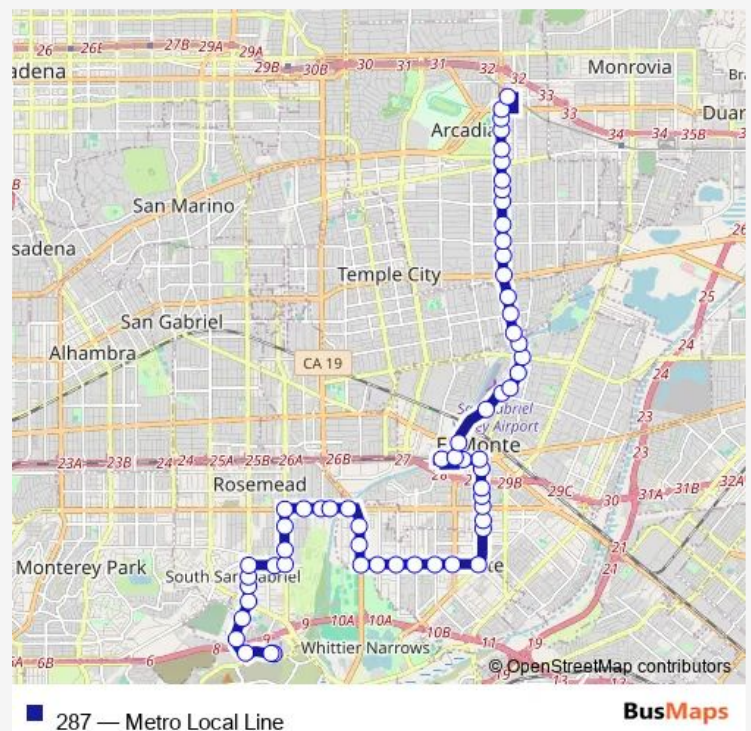

Santa Anita / Genoa

Santa Anita / Duarte

Santa Anita / La Sierra

Santa Anita / Naomi

Santa Anita / Camino Real

Santa Anita / Wistaria

Santa Anita / Longden

Santa Anita / Palm

### Route schedule

Arcadia Station (A Line) — The Shops At Montebello Lay-over

Monday 04:56-21:49

Tuesday 04:56-21:49

Wednesday 04:56-21:49

Thursday 04:56-21:49

Friday 04:56-21:49

Saturday 06:27-21:27

### Route info

Direction: Arcadia Station (A Line)

Stops: 63

Trip Duration: 1 hour 6 min

Santa Anita / Bryant

Santa Anita / Valley

Santa Anita / Ramona

El Monte Station - Lower Level

## Route info

Direction: The Shops At Montebello Layover

Stops: 60

Trip Duration: 0 hour 59 min

Rush / Central

Rush / Santa Anita

Tyler / Rush

Tyler / Elliott