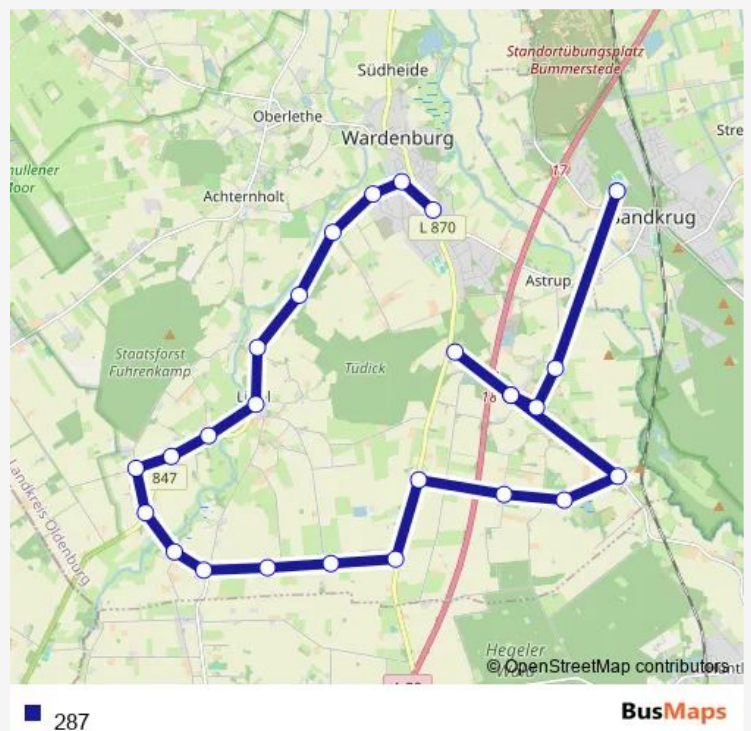

Westerburg, Am Landwehrgraben

Route schedule

Wardenburg, Schulzentrum,Mast1 — Wardenburg, Schulzentrum,Mast1

Monday	11:05
Tuesday	11:05
Wednesday	11:05
Thursday	11:05
Friday	11:05
Saturday	—
Sunday	—

Route info

Direction: Wardenburg, Schulzentrum,Mast1

Stops: 34

Trip Duration: 0 hour 43 min

Westerburg, Lammerweg

Westerburg, Am Schmeel

Hohensand

Westerburg, Am Schmeel

Westerburg, Dorfweg