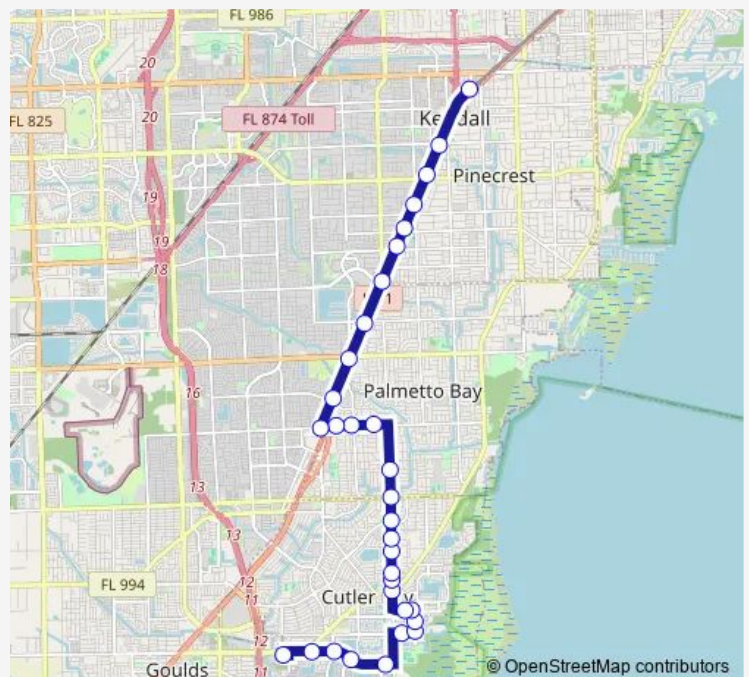

SW 168 ST @ SW 88 CT

SW 168 ST @ SW 92 AV

SW 168 ST @ SW 94 AV

Route schedule

S Dade Health CTR @ 10300 SW 216 St — DADELAND NORTH BAY 1

Monday 05:42-18:11

Tuesday 05:42-18:11

Wednesday 05:42-18:11

Thursday 05:42-18:11

Friday 05:42-18:11

Saturday —

Sunday —

Route info

Direction: S Dade Health CTR @ 10300 SW 216 St

Stops: 33

Trip Duration: 0 hour 49 min

287 — Cutler BAY TO Dadeland South

Busway & SW 168 St

Busway & SW 160 St

Busway @ SW 152 St

Busway & SW 144 St

Busway & SW 136 St

Busway & SW 128 St

Busway & SW 124 St

## Direction

DADELAND NORTH BAY 8 — S Dade Health CTR @ 10300 SW 216 St

32 stops

[Open route schedule](#)

DADELAND NORTH BAY 8

Dadeland South Metrorail Station

Busway & SW 104 St

Busway & SW 112 St