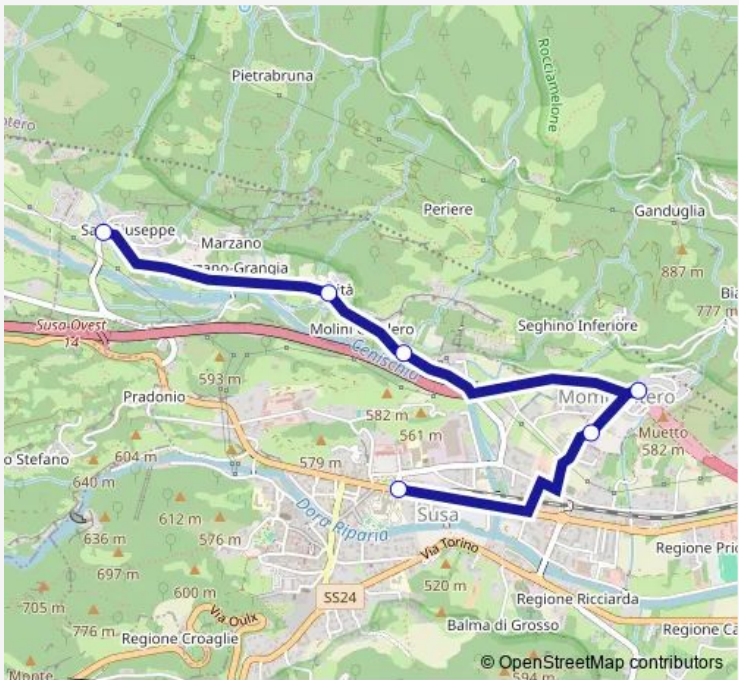

Route schedule  
 SUSA - STAZIONE FERROVIARIA — MOMPANTERO - FRAZIONE SAN GIUSEPPE

Monday	—
Tuesday	11:00
Wednesday	—
Thursday	—
Friday	—
Saturday	—
Sunday	—

**Route info**

Direction: SUSA - STAZIONE FERROVIARIA

Stops: 6

Trip Duration: 0 hour 13 min

**Direction**

URBIANO - VIA BRICCHE — SUSA - STAZIONE FERROVIARIA

6 stops

[Open route schedule](#)

URBIANO - VIA BRICCHE

URBIANO - VIA ROMA

MOMPANTERO - PIAZZALE SANTUARIO

MOMPANTERO - FRAZIONE TRINITA'

MOMPANTERO - FRAZIONE SAN GIUSEPPE

SUSA - STAZIONE FERROVIARIA

**Route schedule**

URBIANO - VIA BRICCHE — SUSA - STAZIONE FERROVIARIA

Monday	—
Tuesday	08:45
Wednesday	—
Thursday	—
Friday	—
Saturday	—
Sunday	—

**Route info**

Direction: URBIANO - VIA BRICCHE

Stops: 6

Trip Duration: 0 hour 14 min

287 Bus time schedules and route maps are available in an offline PDF at busmaps.com. Use the busmaps.com website to see live bus times, train schedule or subway schedule, and step-by-step directions for all public transit in Susa