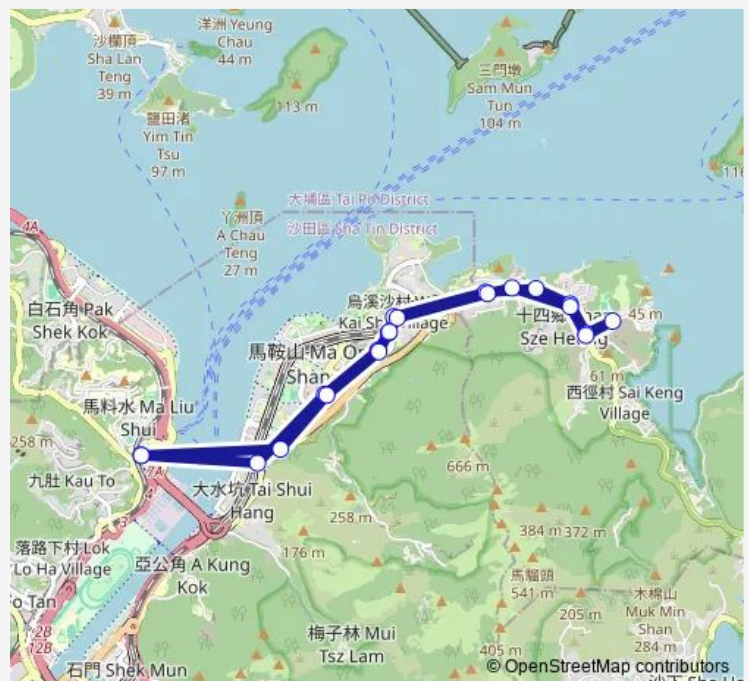

### Route schedule

[Ctb] University Station[[Kmb] University Station — [Ctb] University Station[[Kmb] University Station

|           |             |
|-----------|-------------|
| Monday    | 08:30       |
| Tuesday   | 08:30       |
| Wednesday | 08:30       |
| Thursday  | 08:30       |
| Friday    | 08:30       |
| Saturday  | 08:30-20:00 |
| Sunday    | 08:30-20:00 |

### Route info

Direction: [Ctb] University Station[[Kmb] University Station

Stops: 21

Trip Duration: 0 hour 22 min

[Ctb] Symphony BAY Cheung MUK Tau, SAI SHA Road|[Kmb] Symphony Bay, Cheung MUK Tau

[Ctb] LEE ON Estate, SAI SHA Road|[Kmb+Ctb] LEE ON Estate/<Br>Lee ON Estate, SAI SHA Road|[Kmb] LEE ON Estate|[Lwb] LEE ON Estate