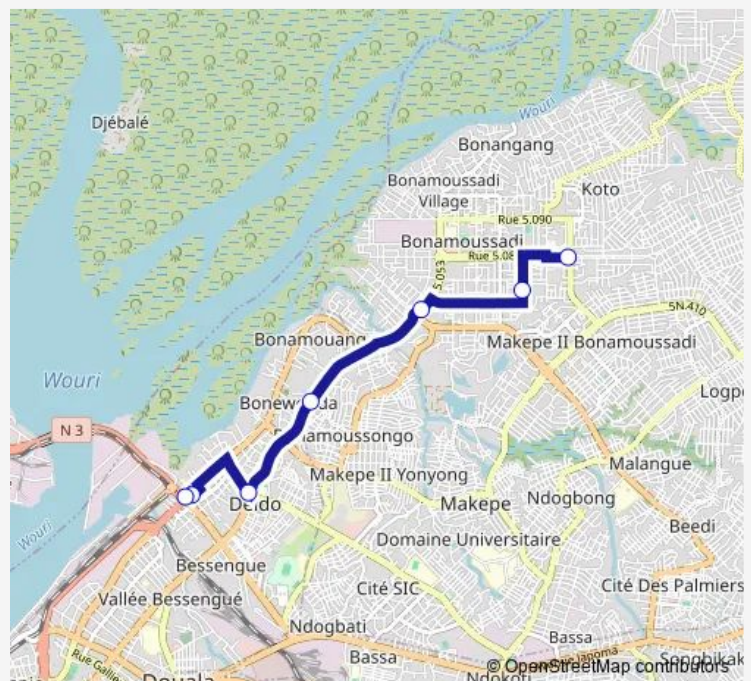

Communal Taxi Service Kotto Immeuble to Rond Point Deido

[Go to website](#)

Direction

Kotto Immeuble — Rond Point Deido, Route Deido Bonanjo

7 stops

[Open route schedule](#)

Kotto Immeuble

Carrefour Etoo Bonamoussadi

Rond Point Maetur Bonamoussadi

Nouvelle Route Bepanda

Hôpital de District Deido

Caisse Mobile Money

Rond Point Deido, Route Deido Bonanjo

Route schedule

Kotto Immeuble — Rond Point Deido, Route Deido Bonanjo

Monday 10:59

Tuesday 10:59

Wednesday 10:59

Thursday 10:59

Friday 10:59

Saturday 10:59

Sunday 10:59

Route info

Direction: Kotto Immeuble

Stops: 7

Trip Duration: 0 hour 27 min

■ Kotto Immeuble to Rond Point Deido

Communal Taxi Service time schedules and route maps are available in an offline PDF at busmaps.com. Use the busmaps.com website to see live bus times, train schedule or subway schedule, and step-by-step directions for all public transit in Douala