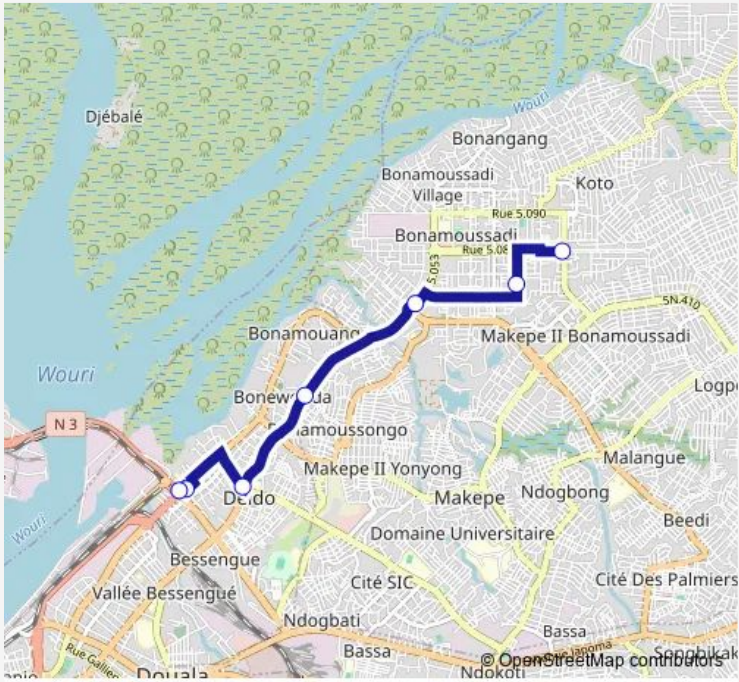

Communal Taxi Service Kotto Immeuble to Rond Point Deido

[Go to website](#)

Direction
 Kotto Immeuble — Rond Point Deido, Route Deido Bonanjo
 7 stops
[Open route schedule](#)

- Kotto Immeuble
- Carrefour Etoo Bonamoussadi
- Rond Point Maetur Bonamoussadi
- Nouvelle Route Bepanda
- Hôpital de District Deido
- Caisse Mobile Money
- Rond Point Deido, Route Deido Bonanjo

Route schedule
 Kotto Immeuble — Rond Point Deido, Route Deido Bonanjo

Monday	10:59
Tuesday	10:59
Wednesday	10:59
Thursday	10:59
Friday	10:59
Saturday	10:59
Sunday	10:59

Route info
 Direction: Kotto Immeuble
 Stops: 7
 Trip Duration: 0 hour 27 min

Kotto Immeuble to Rond Point Deido **BusMaps**

Communal Taxi Service time schedules and route maps are available in an offline PDF at busmaps.com. Use the busmaps.com website to see live bus times, train schedule or subway schedule, and step-by-step directions for all public transit in Douala