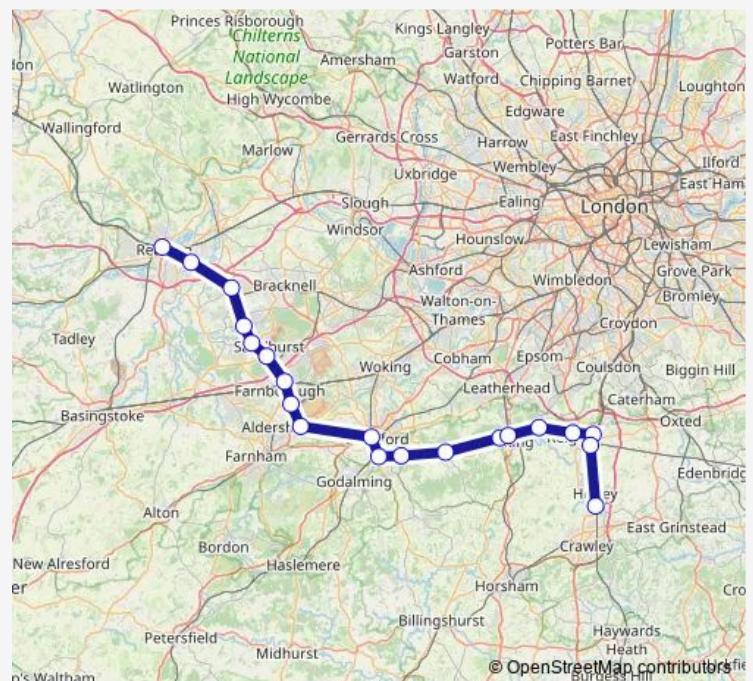

## Rail Gw:Rdg->Gtw GW train service from RDG to Gtw

[Go to website](#)

Gomshall

Dorking Deepdene

Reigate

Redhill

Earlswood (Surrey)

Gatwick Airport

### Route schedule

Reading — Gatwick Airport

Monday 16:50-23:34

Tuesday 16:50-23:34

Wednesday 16:50-23:34

Thursday 16:50-23:34

Friday 16:50-23:34

Saturday 23:34

### Route info

Direction: Reading

Stops: 18

Trip Duration: 1 hour 33 min

■ Gw:Rdg->Gtw — GW train service from RDG to Gtw