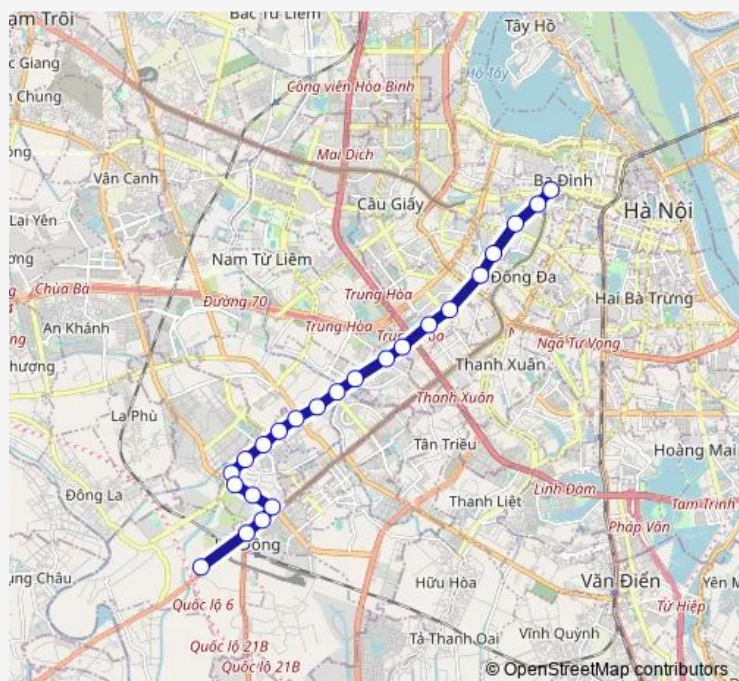

Stop_Brt01_2_S21

Route schedule

Stop_Brt01_1_S23 — Stop_Brt01_2_S23

Monday 06:30-19:35

Tuesday 06:30-19:35

Wednesday 06:30-19:35

Thursday 06:30-19:35

Friday 06:30-19:35

Saturday 06:30-19:35

Sunday 06:30-19:35

Route info

Direction: Stop_Brt01_1_S23

Stops: 23

Trip Duration: 0 hour 41 min

Route_Brt01_2

Stop_Brt01_2_S22