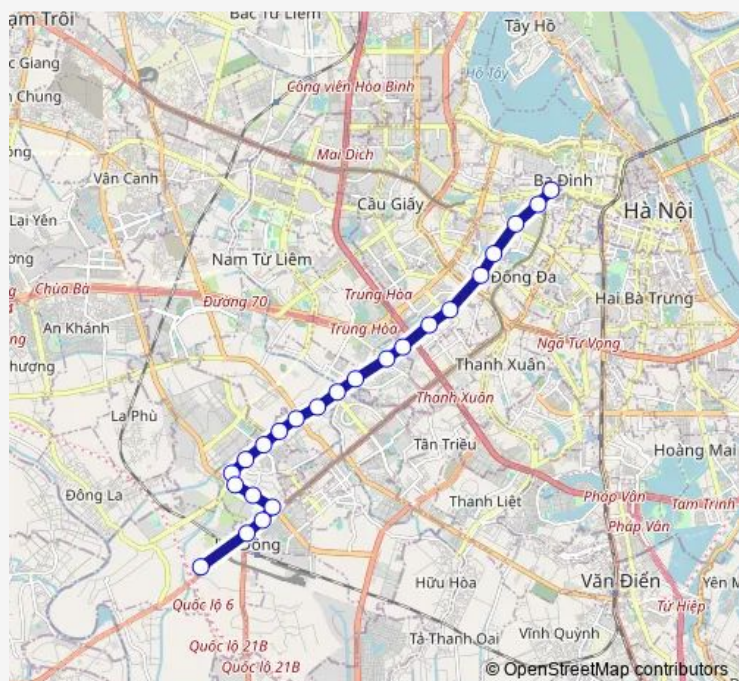

STOP_BRT01_2_S21

Route schedule

STOP_BRT01_1_S23 — STOP_BRT01_2_S23

Monday 06:30-19:35

Tuesday 06:30-19:35

Wednesday 06:30-19:35

Thursday 06:30-19:35

Friday 06:30-19:35

Saturday 06:30-19:35

Sunday 06:30-19:35

Route info

Direction: STOP_BRT01_1_S23

Stops: 23

Trip Duration: 0 hour 41 min

Route_Brt01_2

STOP_BRT01_2_S22