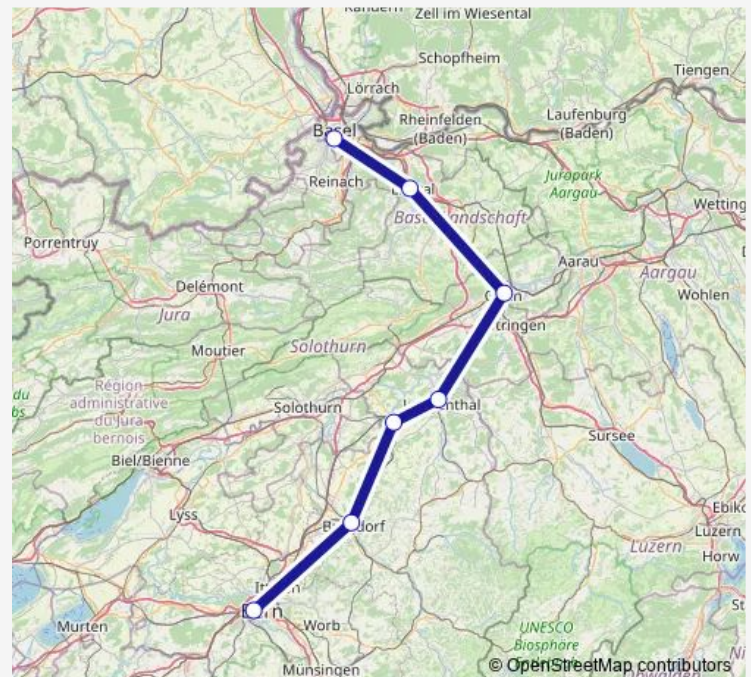

Herzogenbuchsee

Langenthal

Oltén

Liestal

Basel Sbb

Route schedule

Bern — Basel Sbb

Monday —

Tuesday —

Wednesday —

Thursday —

Friday —

Saturday —

Sunday

22:38

Route info

Direction: Bern

Stops: 7

Trip Duration: 1 hour 30 min

Ir35 — IR 35

Direction

Bern — Basel Sbb

7 stops

[Open route schedule](#)

Friday

—

Saturday

—

Sunday

22:38

Route info

Direction: Bern