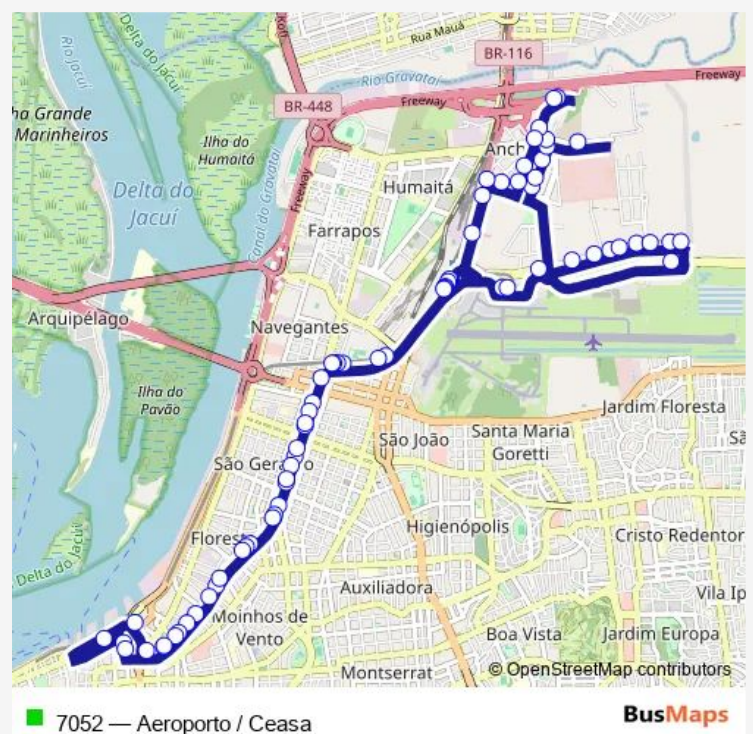

Seis Trevo Carrion Junior

Severo Dullius DF 1697/ DF 1405 Aeroporto Salgado Filho

Industrias 1290

Route schedule

Julio DE Castilhos NN 341 — Edgar Koetz EF Rodoviária Rodoviaria

Monday 05:35-22:00

Tuesday 05:35-22:00

Wednesday 05:35-22:00

Thursday 05:35-22:00

Friday 05:35-22:00

Saturday 06:00-20:00

Sunday 06:00-20:00

Route info

Direction: Julio DE Castilhos NN 341

Stops: 69

Trip Duration: 1 hour 0 min

Industrias 972

Industrias 814

Industrias 720

Industrias 490

Industrias DF 389

Industrias 110

Industrias 30