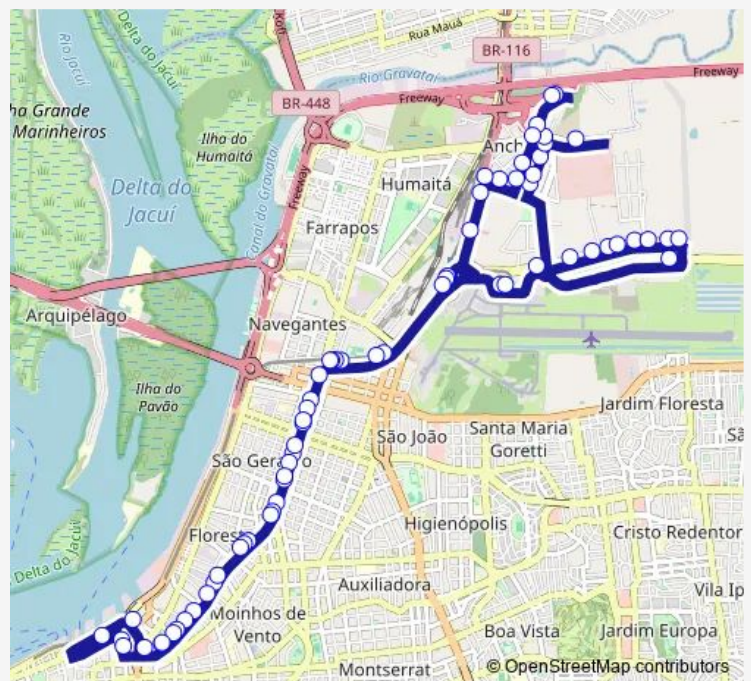

Wednesday 05:35-22:00

Thursday 05:35-22:00

Friday 05:35-22:00

Saturday 06:00-20:00

Sunday 06:00-20:00

Route info

Direction: Julio DE Castilhos NN 341

Stops: 71

Trip Duration: 1 hour 0 min

7052 — Aeroporto / Ceasa

Industrias 972

Industrias 814

Industrias 720

Industrias 490

Industrias DF 389

Industrias 110