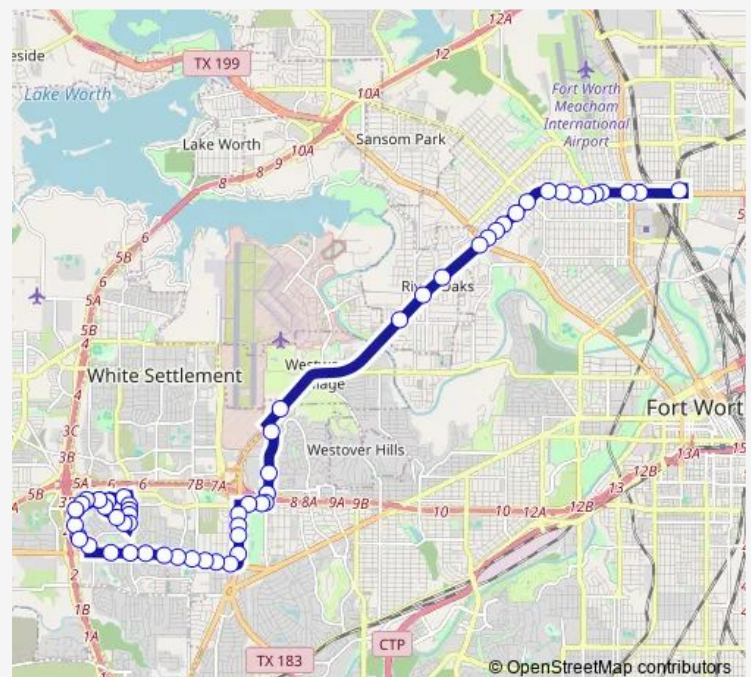

Alta Mere & Margaux

Green Oaks & Alta Mere

Green Oaks & Green Oaks

Route schedule

North Side Station Bay - A — W Normandale & Bridge Hill

Monday 04:57-21:57

Tuesday 04:57-21:57

Wednesday 04:57-21:57

Thursday 04:57-21:57

Friday 04:57-21:57

Saturday 05:57-21:57

Sunday 05:57-20:57

Route info

Direction: North Side Station Bay - A

Stops: 58

Trip Duration: 1 hour 2 min

Wednesday 05:59-22:59

Thursday 05:59-22:59

Friday 05:59-22:59

Saturday 06:59-22:59

Sunday 06:59-21:59

Route info

Direction: W Normandale & Bridge Hill

Stops: 35