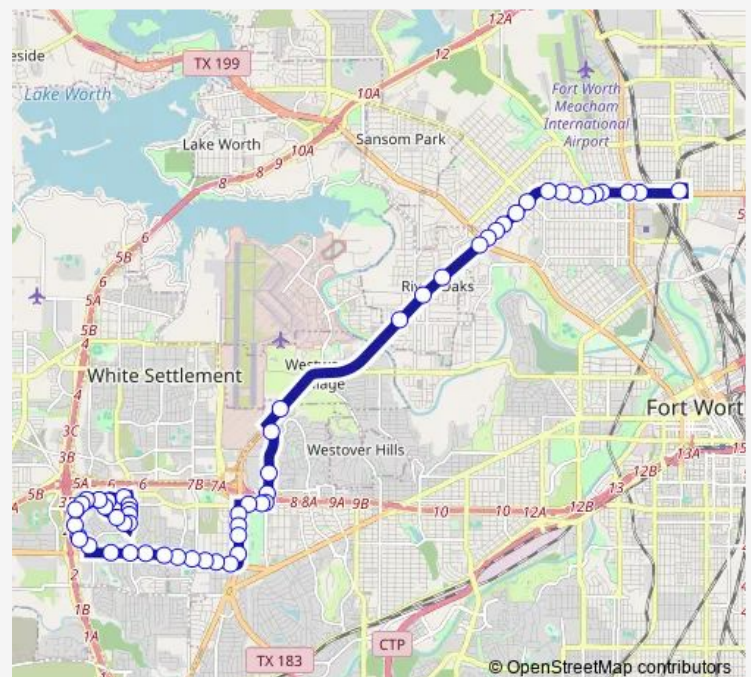

Ridgmar Mall Transfer Center

Green Oaks & Alta Mere

Alta Mere & Margaux

Route schedule

W Normandale & Bridge Hill — North Side Station Bay - A

Monday 05:59-22:59

Tuesday 05:59-22:59

Wednesday 05:59-22:59

Thursday 05:59-22:59

Friday 05:59-22:59

Saturday 06:59-22:59

Sunday 06:59-21:59

Route info

Direction: W Normandale & Bridge Hill

Stops: 32

Trip Duration: 0 hour 54 min

091 — North Side Station/Normandale

River Oaks & Roberts Cut Off

River Oaks & Ohio Garden

River Oaks & Glenwick

Ephriham & Jacksboro

Ephriham & Jacksboro

Ephriham & 22nd

Ephriham & NW 26th

28th & Roosevelt

28th & Ellis

28th & Commerce

North Side Station Bay - A

Direction

North Side Station Bay - A — W Normandale & Bridge Hill

52 stops

[Open route schedule](#)