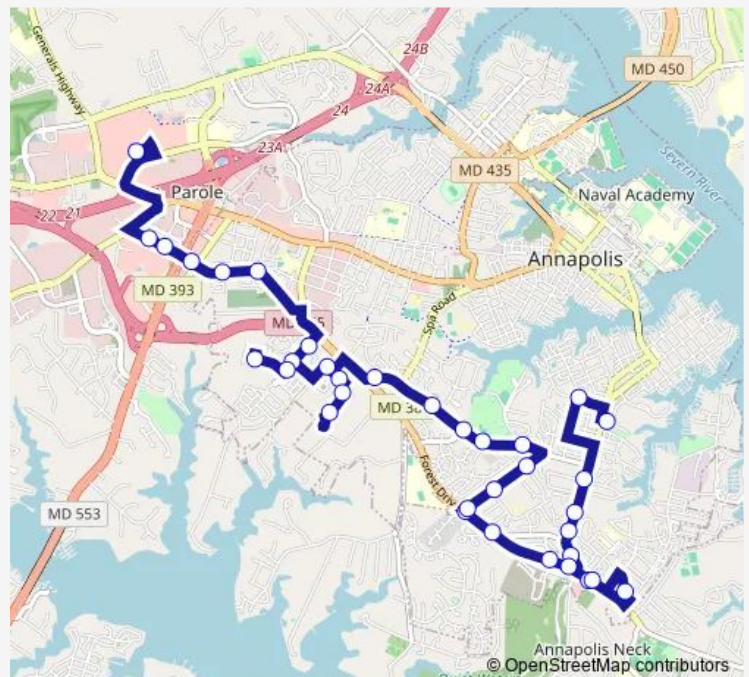

Forest Dr. and Bay Ridge Ave.

Forest Dr. and Thom Dr.

Forest Dr. and Crows Nest Ct.

Forest Dr. and Tyler Ave.

Tyler Ave. and Forest Dr.

Tyler Ave. and Janwall St.

Tyler Ave. and Woods Dr.

Hilltop Ln. and Primrose Rd.

Hilltop Ln. at Youngs Farm Rd.

Hilltop Ln. at Truxton Park

Hilltop Ln. and Boxwood Rd.

Hilltop Ln. and Forest Dr.

Route schedule

Monroe St. and Bay Ridge Ave. — Westfield Mall

Monday	19:35-22:05
Tuesday	19:35-22:05
Wednesday	19:35-22:05
Thursday	19:35-22:05
Friday	19:35-22:05
Saturday	19:35-22:05
Sunday	07:05-19:35

Route info

Direction: Monroe St. and Bay Ridge Ave.

Stops: 35

Trip Duration: 0 hour 31 min

Purple-N — Westfield Mall to Eastport

Skippers Ln. and Vanguard Ln.

Newtowne Dr. and Juliana Cir.

Newtowne Drive

Friday 19:00-21:30

Saturday 19:00-21:30

Sunday 07:45-19:00

Route info

Direction: Westfield Mall

Stops: 32

Trip Duration: 0 hour 31 min

Church Circle at Court House