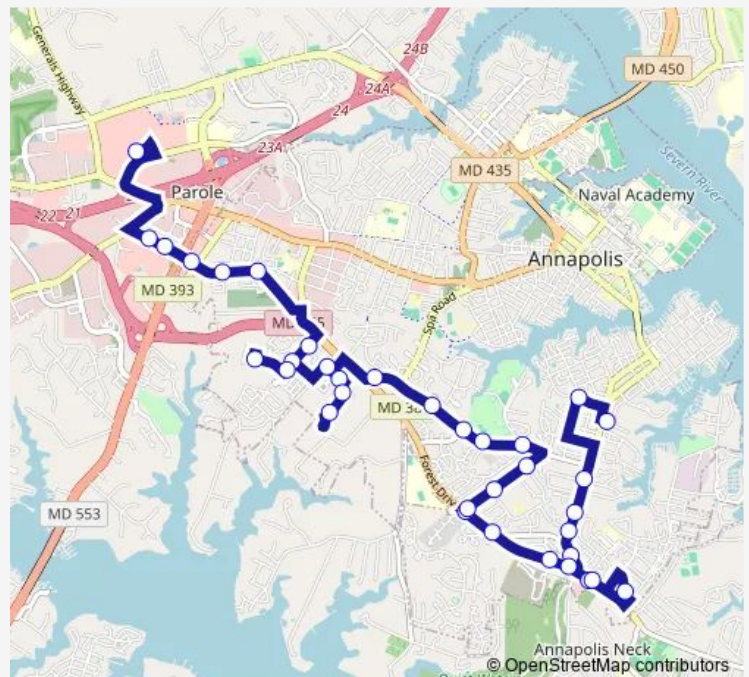

Hilltop Ln. at Youngs Farm Rd.

Hilltop Ln. at Truxton Park

Hilltop Ln. and Boxwood Rd.

Hilltop Ln. and Forest Dr.

**Route schedule**

Monroe St. and Bay Ridge Ave. — Westfield Mall

Monday 19:35-22:05

Tuesday 19:35-22:05

Wednesday 19:35-22:05

Thursday 19:35-22:05

Friday 19:35-22:05

Saturday 19:35-22:05

Sunday 07:05-19:35

**Route info**

Direction: Monroe St. and Bay Ridge Ave.

Stops: 35

Trip Duration: 0 hour 31 min

■ Purple-N — Westfield Mall to Eastport

Skippers Ln. and Vanguard Ln.

Newtowne Dr. and Juliana Cir.

Newtowne Drive

Skippers Ln. and Greenbriar Ln.

Bywater Rd. and Belle Dr.

Copeland Street

Westfield Mall

**Direction**

Westfield Mall — Monroe St. and Bay Ridge Ave.

32 stops

[Open route schedule](#)

Westfield Mall

Housley Rd. at Best Buy

Housley Rd. and Gateway Village Dr.