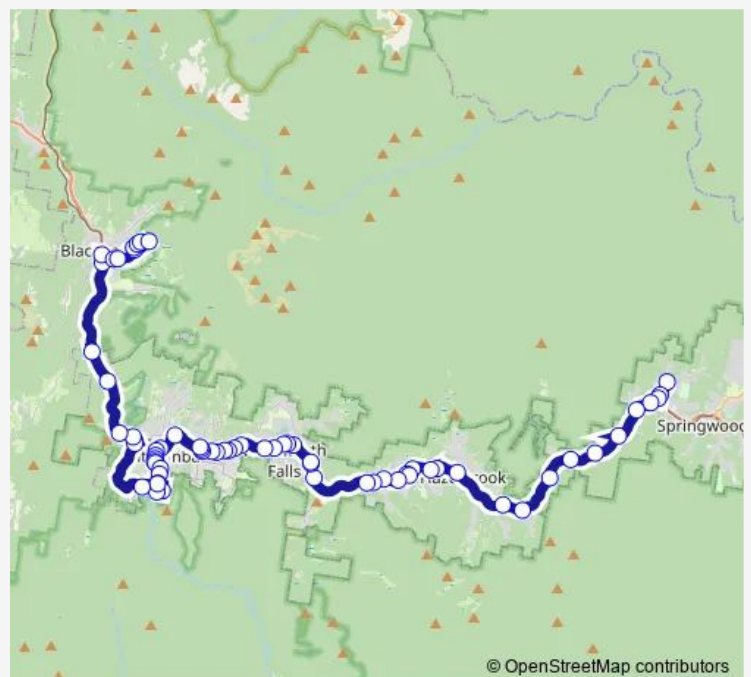

School Bus 8705 Springwood HS to Katoomba

[Go to website](#)

**Direction**

Springwood High School, Grose Rd — Blue Mountains Heritage Centre, Govetts Leap Rd

66 stops

[Open route schedule](#)

- Springwood High School, Grose Rd
- Falconbridge Public School Bus Bay, Grose Rd
- Great Western Hwy Opp Falconbridge Public School
- Great Western Hwy Opp Everton Rd
- Falconbridge Station, Great Western Hwy
- Great Western Hwy Opp Bellevue Rd
- Great Western Hwy Before Martin Pl
- Great Western Hwy Opp Linden Station
- Great Western Hwy At Hepburn Rd
- Woodford Station, Great Western Hwy
- Great Western Hwy Opp Arthur St
- Great Western Hwy At Railway Pde
- Our Lady Of The Nativity Primary School, Somers St
- Great Western Hwy After Somers St
- Great Western Hwy Opp Lawson Station
- Lawson Public School, Wilson St
- Lawson Public School, Adelaide St
- Great Western Hwy At Lawson St
- Great Western Hwy Opp Bullaburra Station
- Great Western Hwy After Boronia Rd
- Great Western Hwy Before Genevieve Rd

Route schedule

Springwood High School, Grose Rd — Blue Mountains Heritage Centre, Govetts Leap Rd

Monday	14:48
Tuesday	14:48
Wednesday	14:48
Thursday	—
Friday	—
Saturday	—
Sunday	—

Route info

Direction: Springwood High School, Grose Rd

Stops: 66

Trip Duration: 1 hour 20 min

8705 — Springwood HS to Katoomba

Great Western Hwy Before Shortland St

Great Western Hwy At Dalrymple Av

Great Western Hwy After Dalrymple Av

Wilson Park, Great Western Hwy

Great Western Hwy After Cascade St

Great Western Hwy Opp Blue Mountains Grammar School

Wentworth Falls Cemetery, Great Western Hwy

Great Western Hwy After Valley Rd

77 Scott Av

Scott Av At Herbert St

Scott Av Before Gladstone Rd