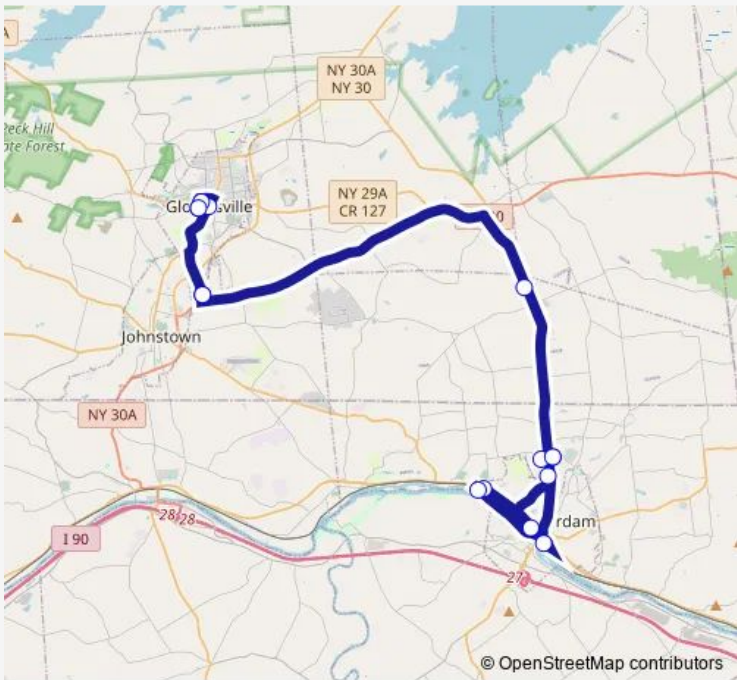

Bus AMS Amsterdam Route

[Go to website](#)

Direction
 Transit Building — Transit Building
 16 stops
[Open route schedule](#)

- Transit Building
- City Hall
- Gloversville Four Corners
- Ymca-Fulton County
- Perth Primary Care
- Walmart
- Target / Kohls
- Amsterdam Memorial Hospital
- New Dimensions in Health Care
- St. Mary's Hospital
- Amtrak
- Riverfront Center
- Walmart
- Ymca-Fulton County
- City Hall
- Transit Building

Route schedule
 Transit Building — Transit Building

Monday	07:45-14:05
Tuesday	07:45-14:05
Wednesday	07:45-14:05
Thursday	07:45-14:05
Friday	07:45-14:05
Saturday	—
Sunday	—

Route info
 Direction: Transit Building
 Stops: 16
 Trip Duration: 1 hour 50 min