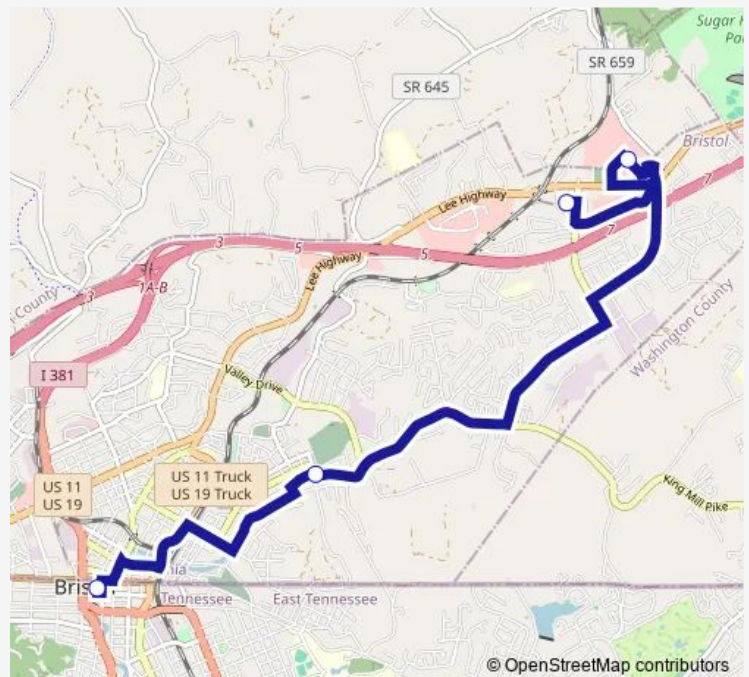

### Direction

Downtown Transfer Center — Food City-Bonham Rd

4 stops

[Open route schedule](#)

Downtown Transfer Center

Mckinley Ave & King Mill Pike St

Walmart-Lee Hwy

Food City-Bonham Rd

### Route schedule

Downtown Transfer Center — Food City-Bonham Rd

Monday 10:15-17:15

Tuesday 10:15-17:15

Wednesday 10:15-17:15

Thursday 10:15-17:15

Friday 10:15-17:15

Saturday —

### Route info

Direction: Downtown Transfer Center

Stops: 4

Trip Duration: 0 hour 23 min

**Direction**

Food City-Bonham Rd — Downtown Transfer Center

3 stops

[Open route schedule](#)

## Route schedule

Food City-Bonham Rd — Downtown Transfer Center

Monday	10:38-17:38
Tuesday	10:38-17:38
Wednesday	10:38-17:38
Thursday	10:38-17:38
Friday	10:38-17:38
Saturday	—
Sunday	—