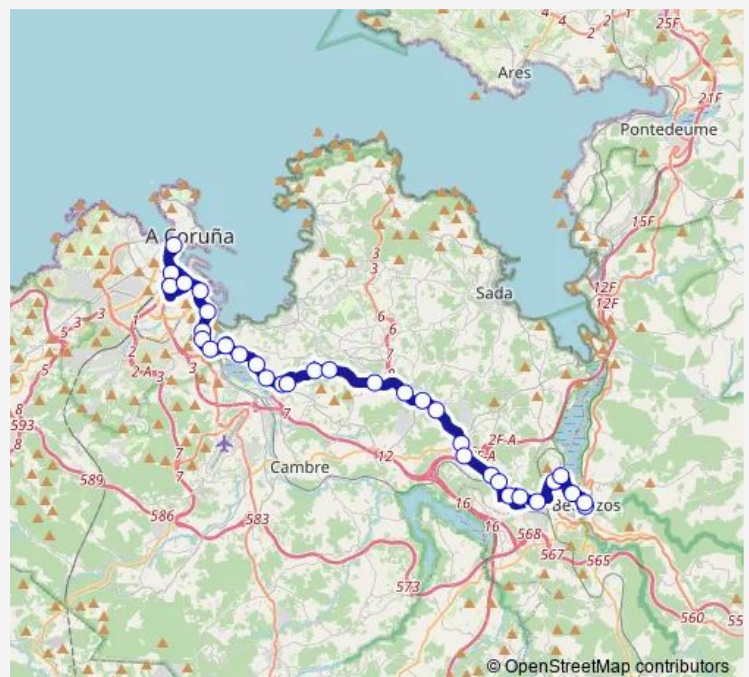

Thursday 06:05-20:15

Friday 06:05-20:15

Saturday —

Sunday —

Route info

Direction: Entrexardíns

Stops: 33

Trip Duration: 0 hour 54 min