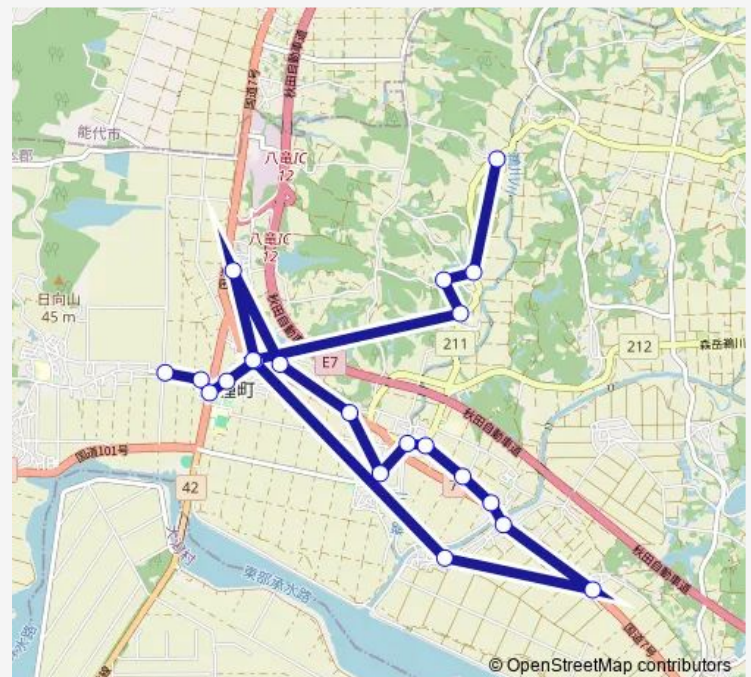

### Route schedule

飯塚 — ドラゴンクリニック前

Monday	09:00-15:00
Tuesday	09:00-15:00
Wednesday	09:00-15:00
Thursday	09:00-15:00
Friday	09:00-15:00
Saturday	—
Sunday	—

### Route info

Direction: 飯塚

Stops: 19

Trip Duration: 0 hour 49 min

## Route info

Direction: 飯塚

Stops: 18

Trip Duration: 0 hour 49 min

## Route info

Direction: ドラゴンクリニック前

Stops: 21

Trip Duration: 0 hour 56 min

鵜川地区ふれあいバス Bus time schedules and route maps are available in an offline PDF at [busmaps.com](https://busmaps.com). Use the [busmaps.com](https://busmaps.com) website to see live bus times, train schedule or subway schedule, and step-by-step directions for all public transit in Noshiro