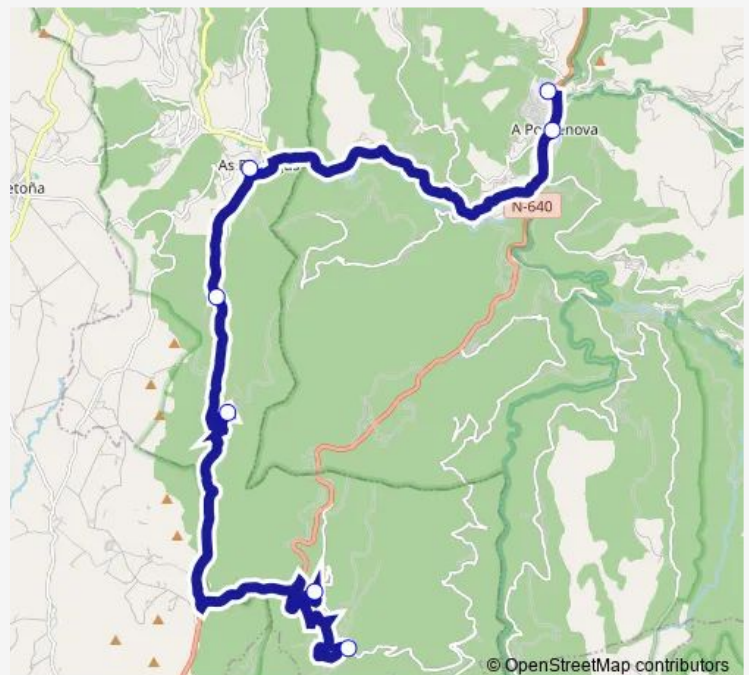

Thursday —

Friday 15:53

Saturday —

Sunday —

Route info

Direction: IES Enrique Muruais

Stops: 7

Trip Duration: 0 hour 50 min

■ XG889006 — IES Enrique Muruais-Caurel

BusMaps

Direction

Caurel — IES Enrique Muruais

7 stops

[Open route schedule](#)

Caurel

Orrea

Route info

Direction: Caurel

Stops: 7

Trip Duration: 0 hour 50 min

XG889006 Bus time schedules and route maps are available in an offline PDF at busmaps.com. Use the busmaps.com website to see live bus times, train schedule or subway schedule, and step-by-step directions for all public transit in Meira