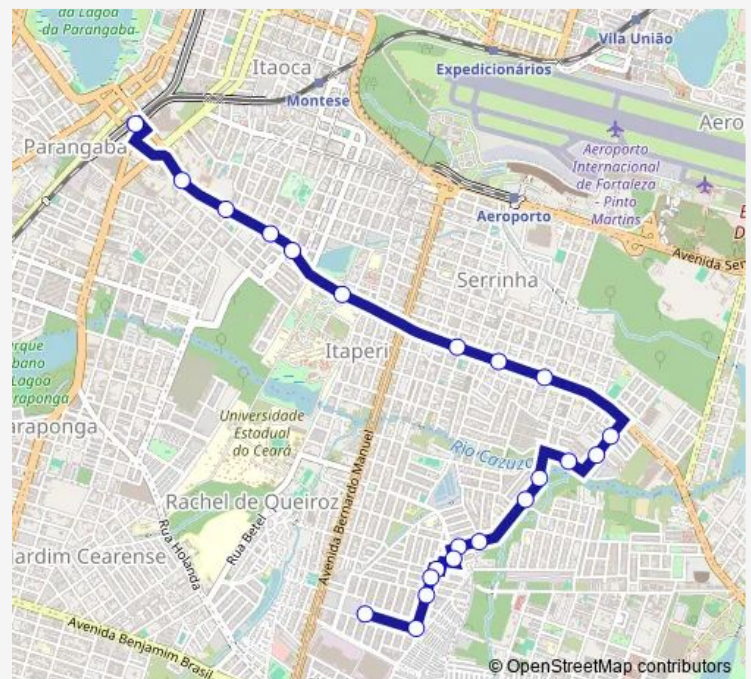

Avenida E Veneza Tropical, 1166

RUA E Veneza Tropical, 200

RUA 122 CJ Tupan Mirim, 21

RUA 122 CJ Tupan Mirim, 130

Avenida Norte/Sul, S/N

RUA 112 CJ Tupan Mirim, 151

RUA 107 CJ Tupan Mirim, 230

RUA H LOT Expedicionários, 337

### Route schedule

Praça Terminal Parangaba, Sn — RUA M LOT Expedicionários, 329

Monday	05:25-22:51
Tuesday	05:25-22:51
Wednesday	05:25-22:51
Thursday	05:25-22:51
Friday	05:25-22:51
Saturday	05:20-23:24
Sunday	05:42-23:03

### Route info

Direction: Praça Terminal Parangaba, Sn

Stops: 22

Trip Duration: 0 hour 28 min

■ 349-Cj Veneza Tropical/Mirasol li — Cj Veneza Tropical/Mirasol li **BusMaps**

RUA H LOT Expedicionários, Sn

RUA M LOT Expedicionários, 329

## Direction

RUA M LOT Expedicionários, 329 — Praça Terminal Parangaba, Sn

20 stops

[Open route schedule](#)

RUA M LOT Expedicionários, 329

RUA B, 10

RUA 136 CJ Tupan Mirim, 489

RUA 136, S/N