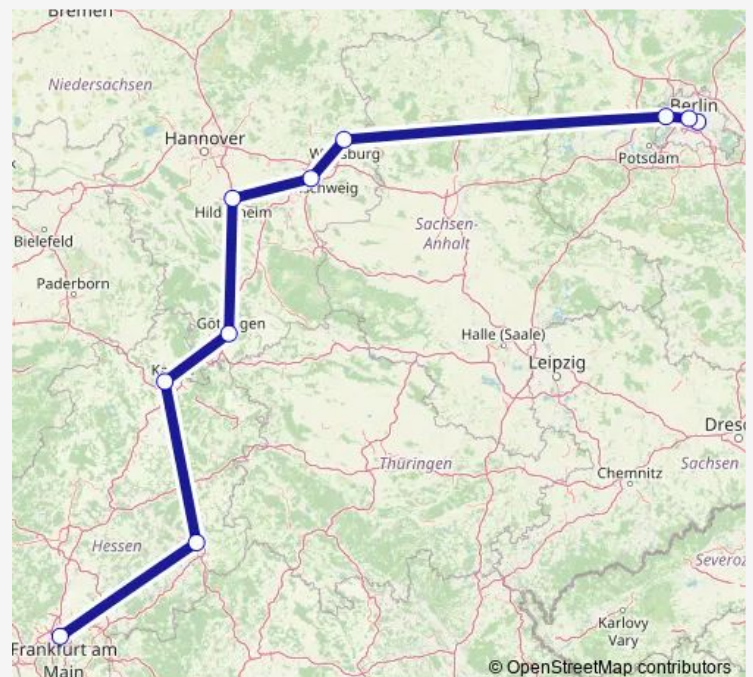

### Direction

Berlin Ostbahnhof — Frankfurt(Main)Hbf

10 stops

[Open route schedule](#)

Berlin Ostbahnhof

Berlin Hbf (tief)

Berlin-Spandau

Wolfsburg Hbf

Braunschweig Hbf

Hildesheim Hbf

Göttingen

Kassel-Wilhelmshöhe

Fulda

Frankfurt(Main)Hbf

### Route schedule

Berlin Ostbahnhof — Frankfurt(Main)Hbf

Monday 16:46

Tuesday 16:46

Wednesday 16:46

Thursday 16:46

Friday 16:46

Saturday 16:46

### Route info

Direction: Berlin Ostbahnhof

Stops: 10

Trip Duration: 4 hour 54 min

ICE 995

ICE 995 Rail time schedules and route maps are available in an offline PDF at [busmaps.com](https://busmaps.com). Use the [busmaps.com](https://busmaps.com) website to see live bus times, train schedule or subway schedule, and step-by-step directions for all public transit in Berlin