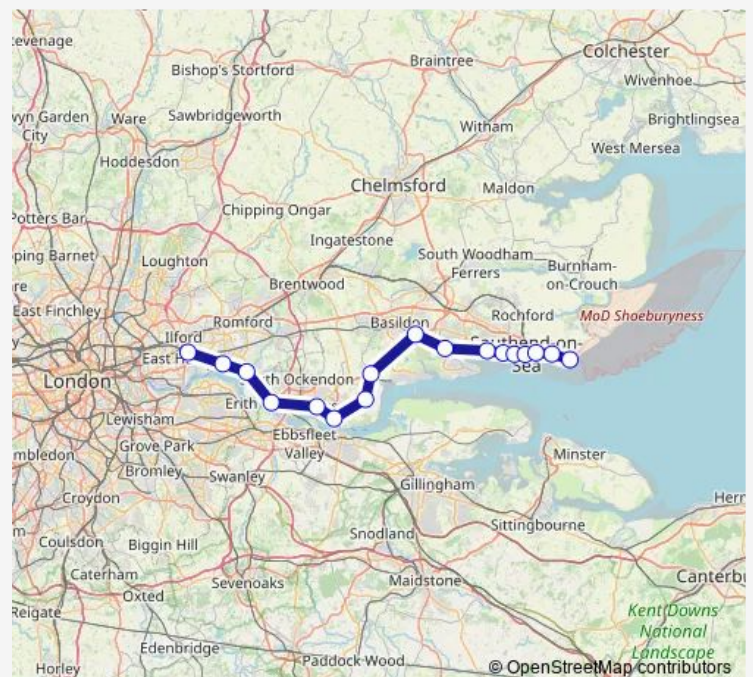

Leigh-on-Sea

Chalkwell

Westcliff-on-Sea

Southend Central

Southend East

Thorpe Bay

Shoeburyness

Route schedule

Barking — Shoeburyness

Monday 22:15-00:26⁺¹

Tuesday 00:26-00:26⁺¹

Wednesday 00:26-00:26⁺¹

Thursday 00:26-00:26⁺¹

Friday 00:26

Saturday —

Sunday —

Route info

Direction: Barking

Stops: 17

Trip Duration: 1 hour 7 min

■ Cc:Bkg->Sry — CC train service from BKG to Sry

Direction

Barking — Shoeburyness

12 stops

Route info

Direction: Barking

Stops: 12

Trip Duration: 0 hour 52 min

Direction

Barking — Shoeburyness

17 stops

[Open route schedule](#)