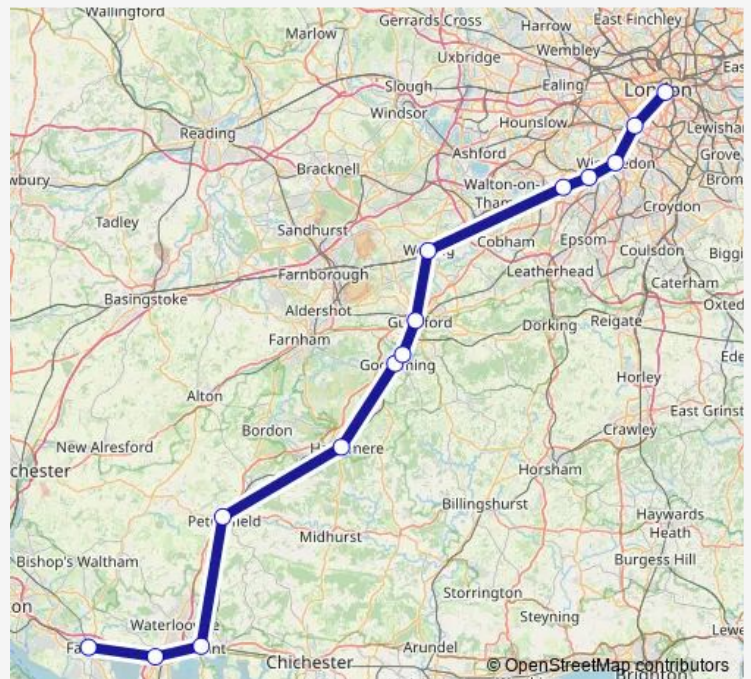

Rail Sw:Frm->Wat SW train service from FRM to Wat

[Go to website](#)

Direction

Fareham — London Waterloo

14 stops

[Open route schedule](#)

Fareham

Cosham

New Malden

Wimbledon

Clapham Junction

London Waterloo

Route schedule

Fareham — London Waterloo

Monday 16:44

Tuesday 16:44

Wednesday 16:44

Thursday 16:44

Friday 16:44

Saturday —

Sunday —

Route info

Direction: Fareham

Stops: 14

Trip Duration: 1 hour 43 min

Sw:Frm->Wat — SW train service from FRM to Wat

Sw:Frm->Wat Rail time schedules and route maps are available in an offline PDF at busmaps.com. Use the busmaps.com website to see live bus times, train schedule or subway schedule, and step-by-step directions for all public transit in London