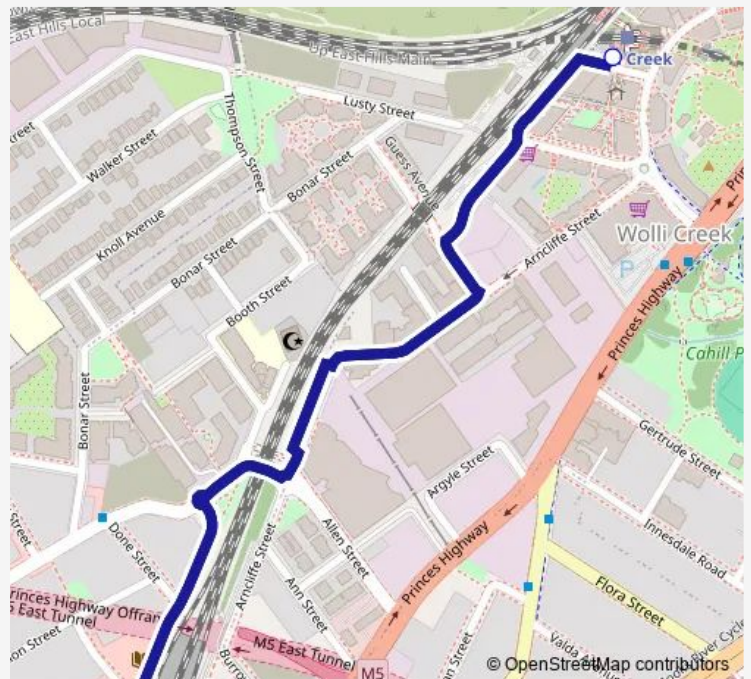

Rail Replacement Bus Service 35T4 Arncliffe, then Wollie Creek

[Go to website](#)

Direction

Arncliffe Station, Firth St — Wollie Creek Station, Discovery Point PI

2 stops

[Open route schedule](#)

Arncliffe Station, Firth St

Wollie Creek Station, Discovery Point PI

Route schedule

Arncliffe Station, Firth St — Wollie Creek Station, Discovery Point PI

Monday	—
Tuesday	—
Wednesday	—
Thursday	—
Friday	—
Saturday	—
Sunday	12:52-16:02

Route info

Direction: Arncliffe Station, Firth St

Stops: 2

Trip Duration: 0 hour 5 min

Direction

Wolli Creek Station, Discovery Point PI — Arncliffe Station, Firth St

2 stops

[Open route schedule](#)

Friday —

Saturday —

Sunday 12:58-16:08

Route info

Direction: Wolli Creek Station, Discovery Point PI

Stops: 2

Trip Duration: 0 hour 6 min

35T4 Rail Replacement Bus Service time schedules and route maps are available in an offline PDF at busmaps.com. Use the busmaps.com website to see live bus times, train schedule or subway schedule, and step-by-step directions for all public transit in Sydney