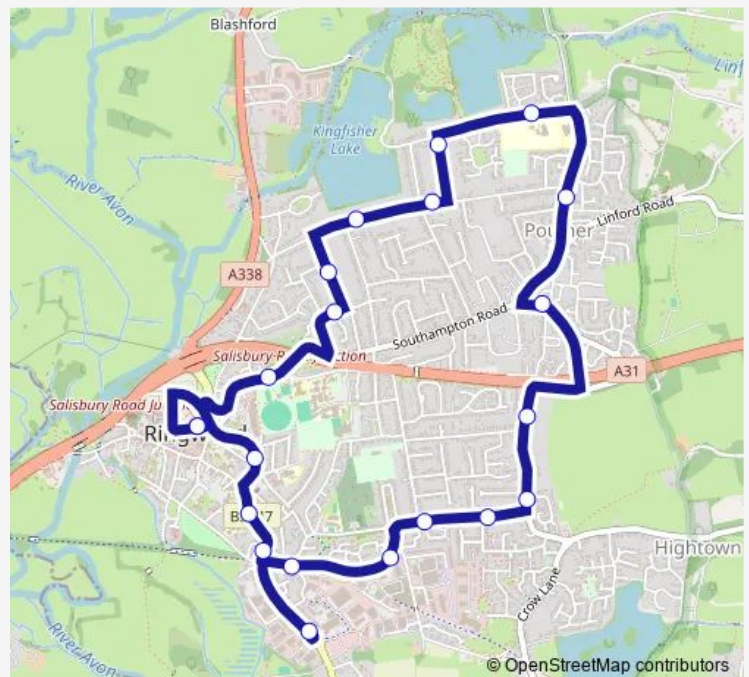

Bus RG2

[Go to website](#)

Direction

Meeting House Lane — Meeting House Lane

21 stops

[Open route schedule](#)

Meeting House Lane

Carvers Park

Highfield Drive

Highfield Avenue

Broadshard Lane

Seymour Road

North Poulner Road

Poulner Schools

Northfield Road

White Hart

Thursday 09:25-14:15

Friday 09:25-14:15

Saturday 09:25-14:15

Sunday —

Route info

Direction: Meeting House Lane

Stops: 21

Trip Duration: 0 hour 18 min

■ RG2

BusMaps

RG2 Bus time schedules and route maps are available in an offline PDF at busmaps.com. Use the busmaps.com website to see live bus times, train schedule or subway schedule, and step-by-step directions for all public transit in Ringwood