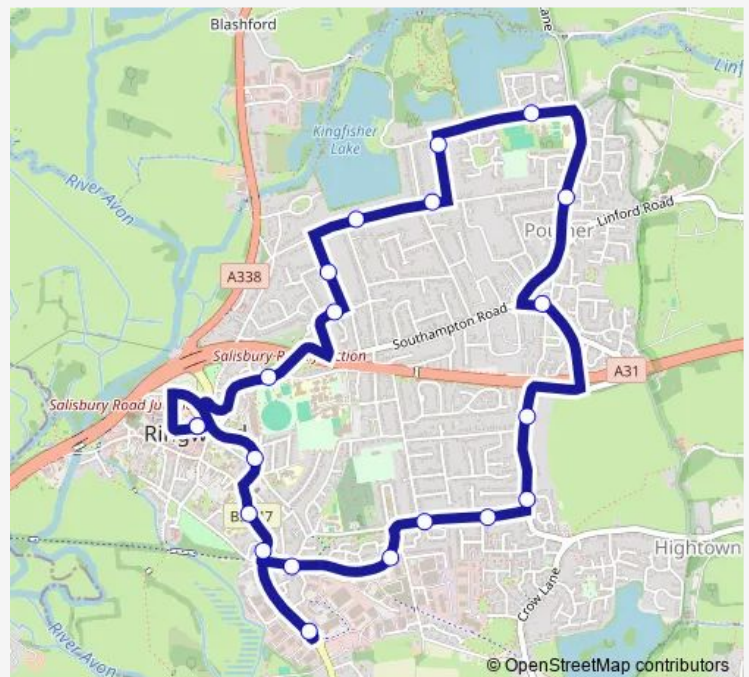

### Direction

Meeting House Lane — Meeting House Lane

21 stops

[Open route schedule](#)

Meeting House Lane

Carvers Park

Highfield Drive

Highfield Avenue

Broadshard Lane

Seymour Road

North Poulner Road

Poulner Schools

Northfield Road

White Hart

Eastfield Court

Ash Grove

### Route schedule

Meeting House Lane — Meeting House Lane

Monday 09:25-14:15

Tuesday 09:25-14:15

Wednesday 09:25-14:15

Thursday 09:25-14:15

Friday 09:25-14:15

Saturday 09:25-14:15

### Route info

Direction: Meeting House Lane

Stops: 21

Trip Duration: 0 hour 18 min

■ Rg2

BusMaps

Rg2 Bus time schedules and route maps are available in an offline PDF at [busmaps.com](https://busmaps.com). Use the [busmaps.com](https://busmaps.com) website to see live bus times, train schedule or subway schedule, and step-by-step directions for all public transit in Ringwood