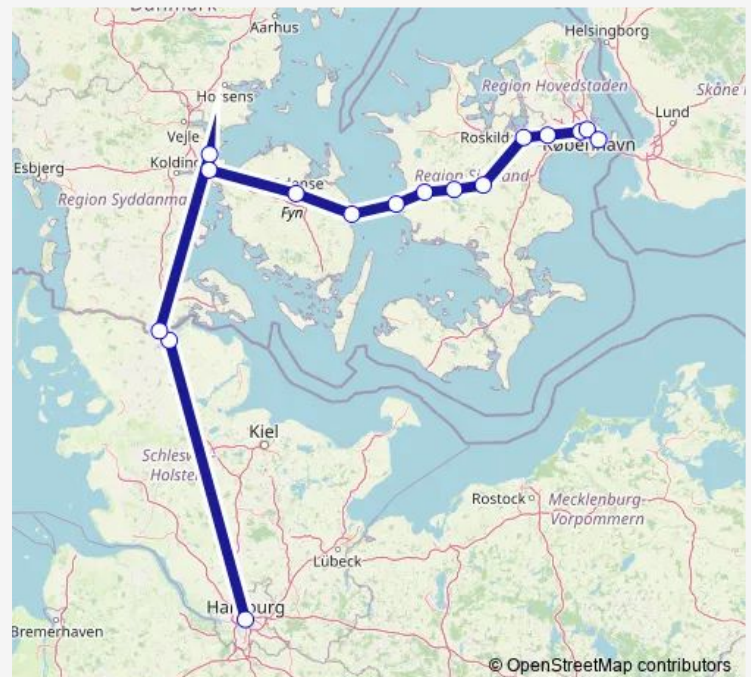

Rail IC 1131

[Go to website](#)

Direction

Hamburg Hbf — Københavns Lufthavn st

16 stops

[Open route schedule](#)

Hamburg Hbf

Flensburg

Flensburg(Gr)

Fredericia st

Middelfart st

Odense st

Nyborg st

Korsoer st

Slagelse st

Soroer st

Ringsted st

Roskilde st

Hoeje Taastrup st

Valby(Koebenhavn)

Koebenhavn H

Koebenhavns Lufthavn st

Route schedule

Hamburg Hbf — Københavns Lufthavn st

Monday	—
Tuesday	23:33
Wednesday	23:42
Thursday	23:42
Friday	23:33-23:42
Saturday	23:33-23:42
Sunday	23:33-23:42

Route info

Direction: Hamburg Hbf

Stops: 16

Trip Duration: 6 hour 42 min

■ IC 1131

BusMaps

IC 1131 Rail time schedules and route maps are available in an offline PDF at busmaps.com. Use the busmaps.com website to see live bus times, train schedule or subway schedule, and step-by-step directions for all public transit in Copenhagen