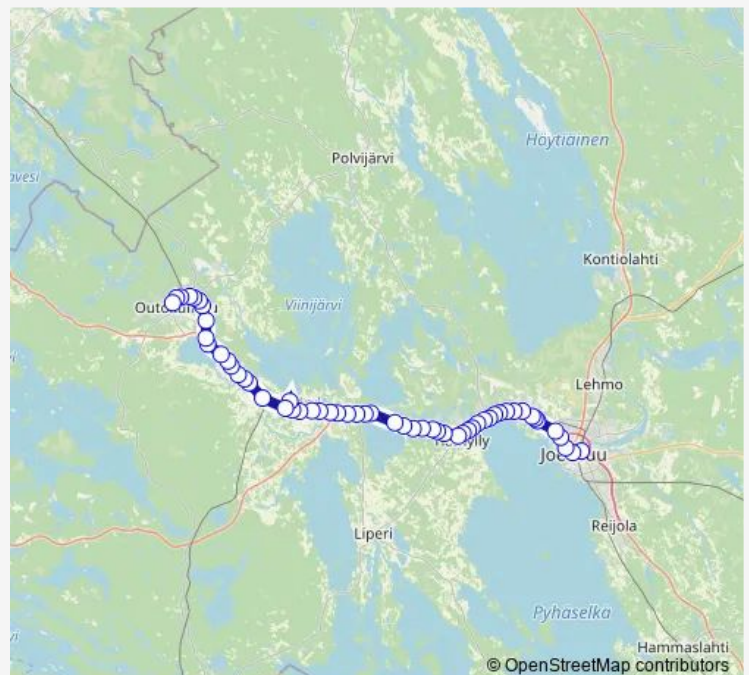

Bus Joensuu - Outokumpu

[Go to website](#)

Direction

Joensuu, linja-autoasema — Outokumpu

56 stops

[Open route schedule](#)

Joensuu, linja-autoasema

Kauppatori L

Yliopisto P

Kaislaku P

Siilainen L

Noljakka L

Marjalantie L

Kuusela L

Marjala L

Lepikkoranta L

Lentoasemantie L

Karttulantie, L

Pakomaja, L

Hirsiniemi, L

Lautasaari, L

Lautasuo L

Lehtoranta L

Asemapolku, L

Lahdensuo L

Ylämylly L

Sompalammentie L

Route schedule

Joensuu, linja-autoasema — Outokumpu

Monday —

Tuesday —

Wednesday —

Thursday —

Friday —

Saturday 09:15

Sunday —

Route info

Direction: Joensuu, linja-autoasema

Stops: 56

Trip Duration: 1 hour 0 min

■ Joensuu - Outokumpu

BusMaps

© OpenStreetMap contributors