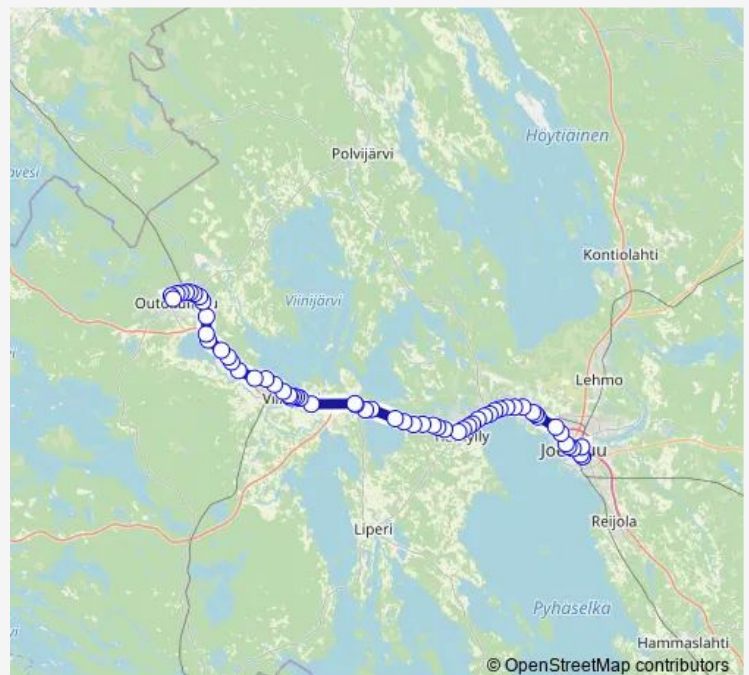

Thursday 15:00

Friday 15:00

Saturday —

Sunday —

Route info

Direction: Sairaala Pkks P

Stops: 60

Trip Duration: 1 hour 15 min