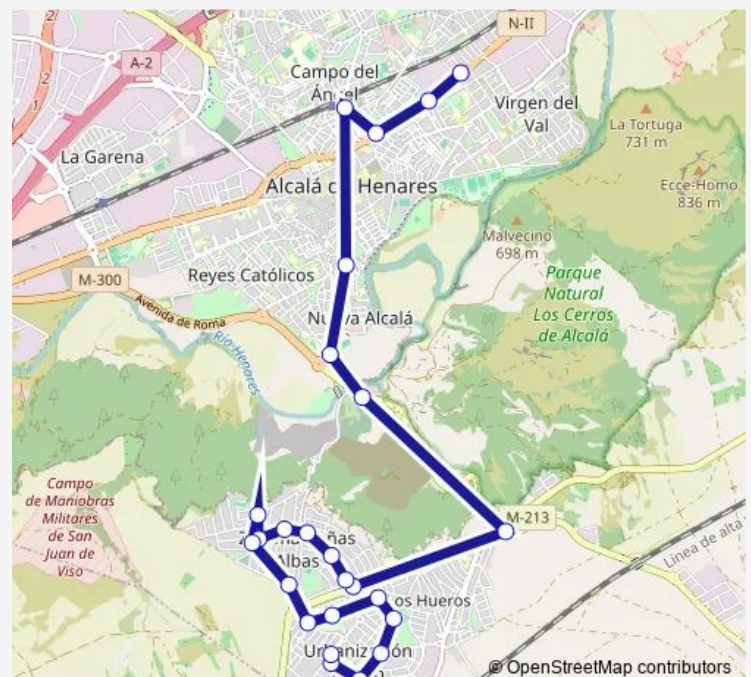

Saturday —

Sunday —

Route info

Direction: Urbanizacion Viso

Stops: 27

Trip Duration: 0 hour 30 min

Alcala - C/ Ronda Fiscal s/n

Alcala - Alameda-Lope Figueroa

Av Guadalajara Brihuega

Alcala - Pso de la Estacion 10

Alcala - Via Complutense 78

Alcala - Via Complutense 111

Direction

Alcala - Via Complutense 111 — Urbanizacion Viso

25 stops

[Open route schedule](#)

Thursday 19:15

Friday 19:15

Saturday —

Sunday —

Route info

Direction: Poligono Industrial Torres

Stops: 29

Trip Duration: 0 hour 45 min

Saturday —

Sunday —

Route info

Direction: Urbanizacion Viso

Stops: 26

Trip Duration: 0 hour 30 min

Direction

Alcala - Via Complutense 111 — Poligono Industrial Torres