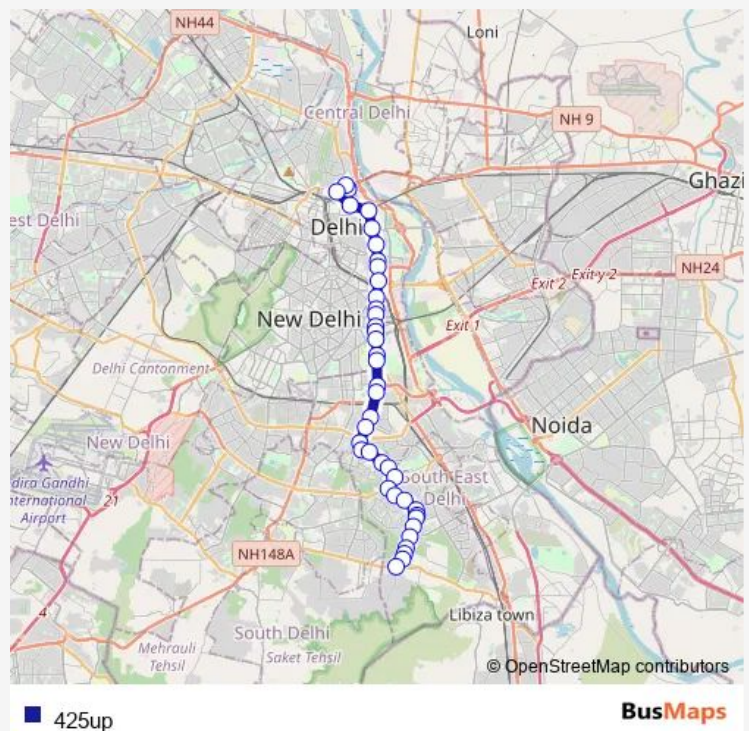

CGO Complex

Pant Nagar

Defence Colony (Lajpat Nagar Mtr Stn)

Route schedule

Isbt Kashmere Gate Terminal — Hamdard Nagar / Sangam Vihar

Monday 07:35-22:40

Tuesday 07:35-22:40

Wednesday 07:35-22:40

Thursday 07:35-22:40

Friday 07:35-22:40

Saturday 07:35-22:40

Sunday 07:35-22:40

Route info

Direction: Isbt Kashmere Gate Terminal

Stops: 40

Trip Duration: 1 hour 22 min