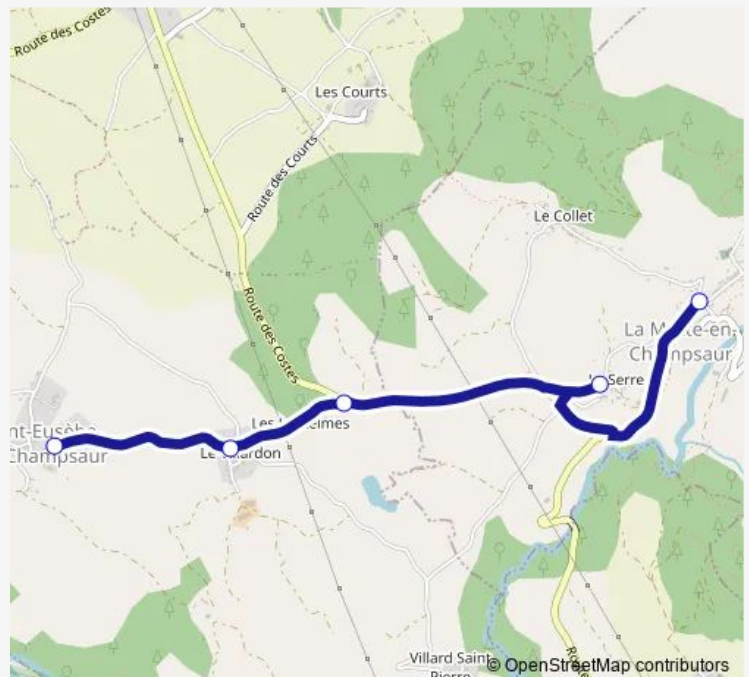

Direction

Mairie de la Motte — Les Lantelmes

5 stops

[Open route schedule](#)

Mairie de la Motte

Le Serre

Saint Eusèbe Village

Le Villardon

Saturday —

Sunday —

Route info

Direction: Mairie de la Motte

Stops: 5

Trip Duration: 0 hour 9 min

Direction

Collège Saint Bonnet — Le Serre

3 stops

[Open route schedule](#)

Collège Saint Bonnet

Mairie de la Motte

Le Serre

Route schedule

Collège Saint Bonnet — Le Serre

| | |
|-----------|-------------|
| Monday | 17:50-18:50 |
| Tuesday | 17:50-18:50 |
| Wednesday | 18:50 |
| Thursday | 17:50-18:50 |
| Friday | 17:50-18:50 |
| Saturday | — |
| Sunday | — |

Route info

Direction: Collège Saint Bonnet

Stops: 3

Trip Duration: 0 hour 19 min

Direction

Médaille — Saint Eusèbe Village

5 stops

[Open route schedule](#)