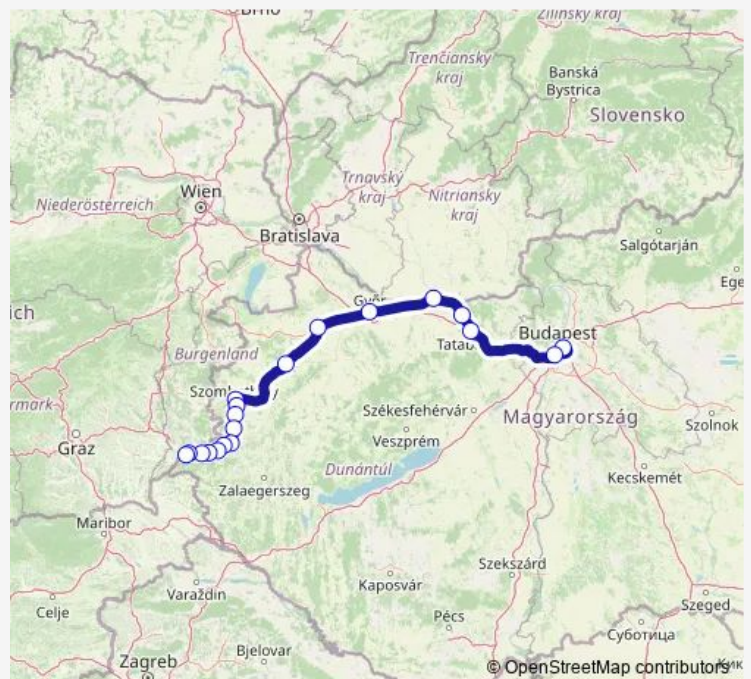

Szentgotthárd

Route schedule

Budapest-Keleti — Szentgotthárd

Monday 16:10

Tuesday 16:10

Wednesday 16:10

Thursday 16:10

Friday 16:10

Saturday 16:10

Sunday 16:10

Route info

Direction: Budapest-Keleti

Stops: 19

Trip Duration: 3 hour 44 min

■ IC 916 Répcse

Direction

Budapest-Keleti — Szentgotthárd

19 stops

[Open route schedule](#)

Budapest-Keleti

Kelenföld

Tatabánya

Tata

Komárom

Monday 16:10

Tuesday 16:10

Wednesday 16:10

Thursday 16:10

Friday 16:10

Saturday 16:10

Sunday 16:10

Route info