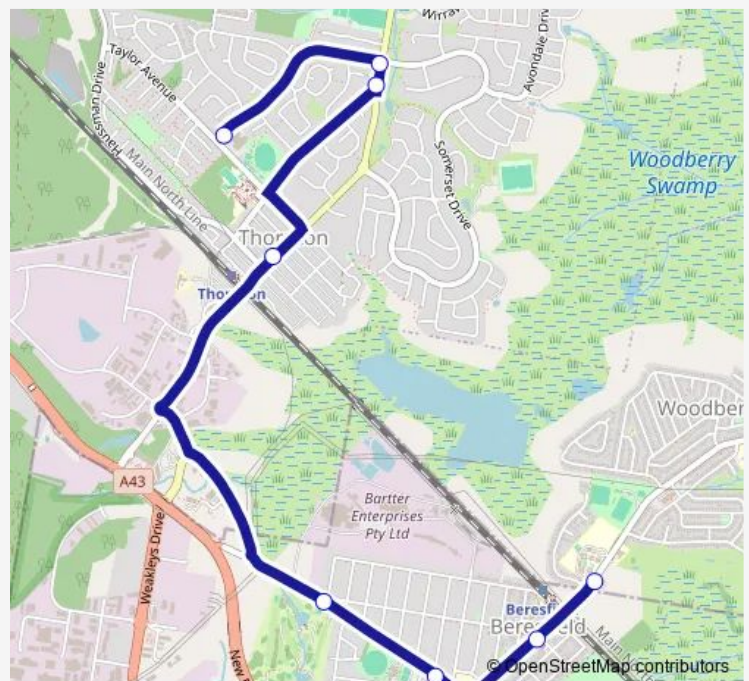

### Direction

Lawson Av Opp Francis Greenway High School — Thornton Shopping Centre, Thomas Coke Dr

9 stops

[Open route schedule](#)

Lawson Av Opp Francis Greenway High School

Lawson Av Opp St Paul's Anglican Church

Lawson Av Opp Beresfield Public School

Anderson Dr Opp Greville St

Beresfield Golf Course, Anderson Dr (Hail And Ride)

Railway Av At Rockleigh St

Government Rd After Edwards Rd

Government Rd At Thomas Coke Dr (Hail And Ride)

### Route schedule

Lawson Av Opp Francis Greenway High School — Thornton Shopping Centre, Thomas Coke Dr

Monday —

Tuesday —

Wednesday —

Thursday —

Friday 13:42

Saturday —

### Route info

Direction: Lawson Av Opp Francis Greenway High School

Stops: 9

Trip Duration: 0 hour 33 min

2225 School Bus time schedules and route maps are available in an offline PDF at [busmaps.com](https://busmaps.com). Use the [busmaps.com](https://busmaps.com) website to see live bus times, train schedule or subway schedule, and step-by-step directions for all public transit in Beresfield