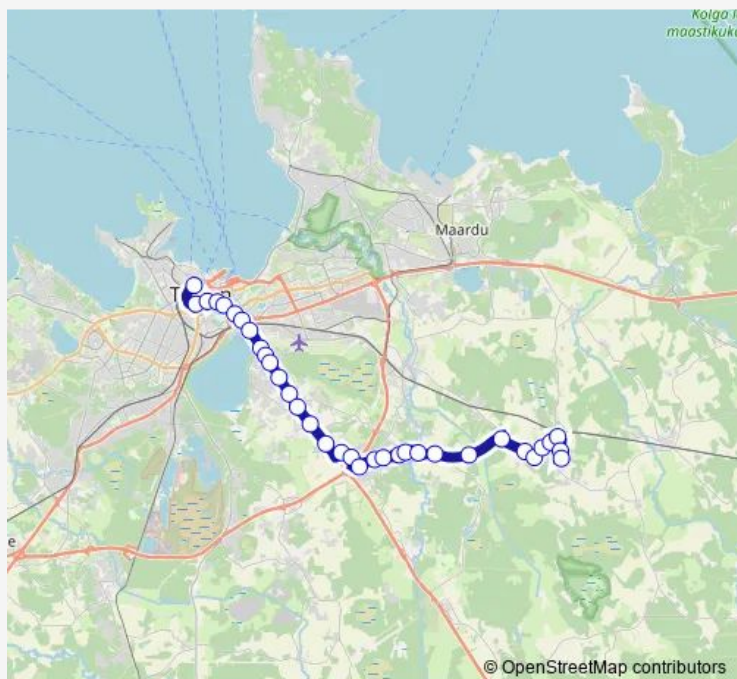

Saturday 16:00

Sunday 16:00

Route info

Direction: Balti jaam 4 (train station)

Stops: 34

Trip Duration: 0 hour 51 min

Karba

Rae

Vaskjala

Pajupea

Leivajõe

Jüri tee

Kangla

Harju

Spordiväljak

Aedlinn