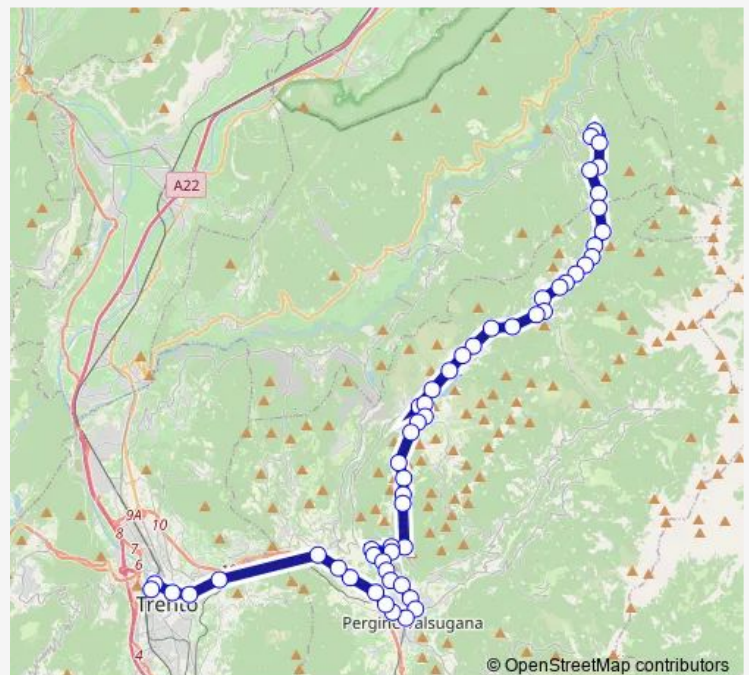

Bus B403 Trento - Pergine - Baselga di Pinè - Montesover

[Go to website](#)

Direction

Montesover — Gardolo. Zona Ind.Le

59 stops

[Open route schedule](#)

Montesover

Montesover-Strada Vernera

Montesover-Tornante

Montesover-Strada Vernera 17

Montesover-Carrozzeria

Sveseri Bivio

Sveseri

Sette Fontane. Bivio

Brusago. Maso Gabart

Brusago-Civ. 4

Brusago

Brusago. Via Alighieri 12

Brusago. Via Verdi

Bedollo. Villaggio

Bedollo. Bivio

Bedollo. Via Ronchi Civ. 4

Bedollo

Centrale di Bedollo

Castellani-Regnana Bivio

Piazze di Bedollo

Piazze. Bivio

Route schedule

Montesover — Gardolo. Zona Ind.Le

Monday 12:15-20:20

Tuesday 12:15-20:20

Wednesday 12:15-20:20

Thursday 12:15-20:20

Friday 12:15-20:20

Saturday 12:15-20:20

Sunday 20:20

Route info

Direction: Montesover

Stops: 59

Trip Duration: 1 hour 31 min

■ B403 — Trento - Pergine - Baselga di Pinè - Montesover **BusMaps**