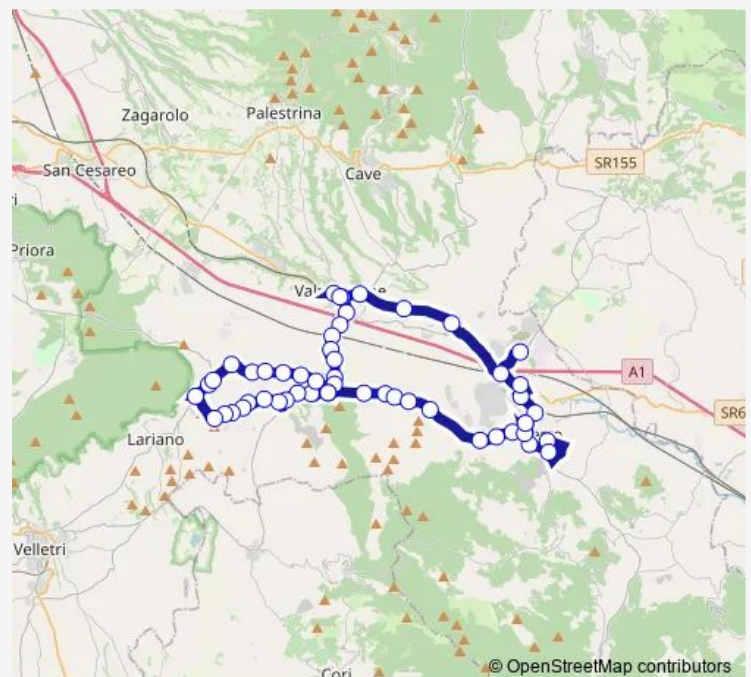

Artena | Via Valmontone # f13700

Route schedule

Colferro | Via Latina (Itis) # f14391 — Colferro | Largo Oberdan # f4935

Monday 13:25

Tuesday 13:25

Wednesday 13:25

Thursday 13:25

Friday 13:25

Saturday —

Sunday —

Route info

Direction: Colferro | Via Latina (Itis) # f14391

Stops: 54

Trip Duration: 1 hour 18 min

Artena | Campo Sportivo # 1021

Artena | Via Marconi # f13701